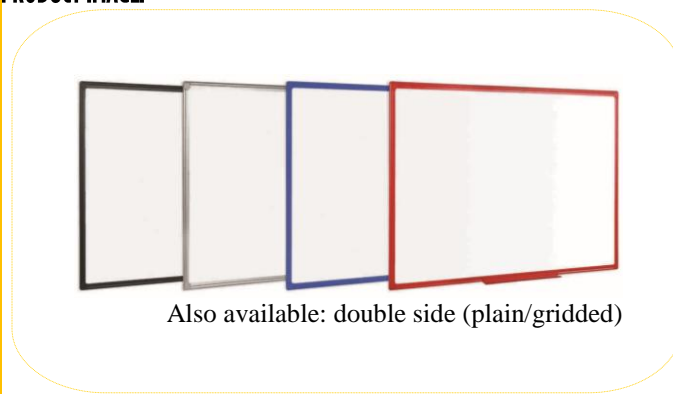

RODUCT SHORT DESCRIPTION:

Simple and practical whiteboard

FEATURES AND BENEFITS:

- Essential Topaz Series:
  - Good value for money for frequent use
- Plastic frame in a choice of colours
- Available in three choices of surface
  - Melamine
  - Lacquered steel
  - Enamel
- Plastic pen tray simply clips onto frame in any position
- Wall fixings supplied

PRODUCT IMAGE:

MARKETING COPY:

A presentation is enhanced by the use of writing text, drawing diagrams and even freehand doodles. The ability to write, erase and re-write information is now a central part to group meetings. Bi-Office has created the widest range of user friendly products that bring life into your meetings, lessons, conferences and training sessions.

APPLICATION AND SALES PROPOSITION:

- Good value for money for frequent use

TARGET MARKET:

CHANNEL: Office products wholesalers, office products stores, other retailers and building contractors
END USERS: conference centers, hotels, public buildings, public store buildings and private and public buildings in general

ADDITIONAL NOTES:

Other information supports: our official websites, Youtube®, Facebook®, catalogue and online catalogue, demo videos and more.

PROMOTIONAL TIPS:

No specific timing, thus we recommend the occasional promotion like offering of accessories.

RANGING TABLE:

Frame/Colour:	Surface/Colour:	Product Size:	Packed mm	N.W. kg	G.W. kg	Reference:	RRP:
ESSENTIAL TOPAZ SERIES							
Grey Plastic	Melamine	600x450	720X470X22	1.83	2.38	MB0412186	---
Grey Plastic	Melamine	900x600	1030x620x25	3.54	4.53	MB0712186	---
Grey Plastic	Melamine	1200x900	1330x920x25	6.90	8.75	MB1412186	---
Grey Plastic	Melamine	1800x1200	2000x1260x25	13.56	17.04	MB8512186	---