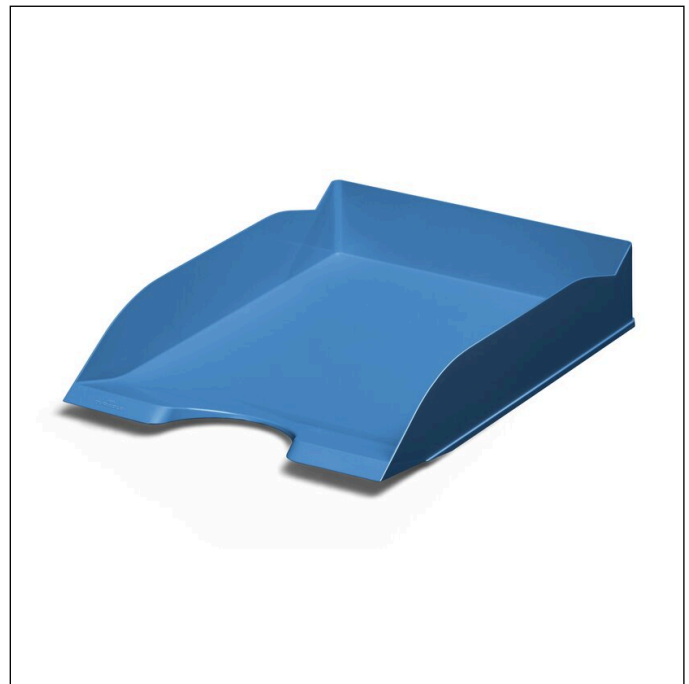

# Letter tray ECO A4

Article number	775606	Sales unit quantity	6 Piece
Colour	Blue	Sales unit EAN	4005546729602
Packaging unit	6 pieces / bag	Packing weight (gross)	1339.8 G
Base EAN	4005546729596	Country of origin	DE

## Product description

- Handy letter tray for written documents
- The item bears the Blue Angel eco-label and is made of at least 80% post-consumer recycled material
- Stackable either vertically or offset
- With wide recess for easy access to papers
- Slanted front prevents documents from slipping out
- For formats A4 to C4

## Product features

Outer width (mm)	253
Outer height (mm)	63

# Letter tray ECO A4

Outer depth / length	337 mm
Filling quantity / Filling quantity for	500 Sheet
Format / Format for	A4-C4
Orientation Format	Portrait
Brand	DURABLE
Number of Sections	1
Stackable	Yes
Recessed slot for easy access	Yes
Special colour	Opaque
Front panel	Bevelled
Labelling windowp	No
Blue Angel Certified	Yes
Country of Origin	Made in Germany