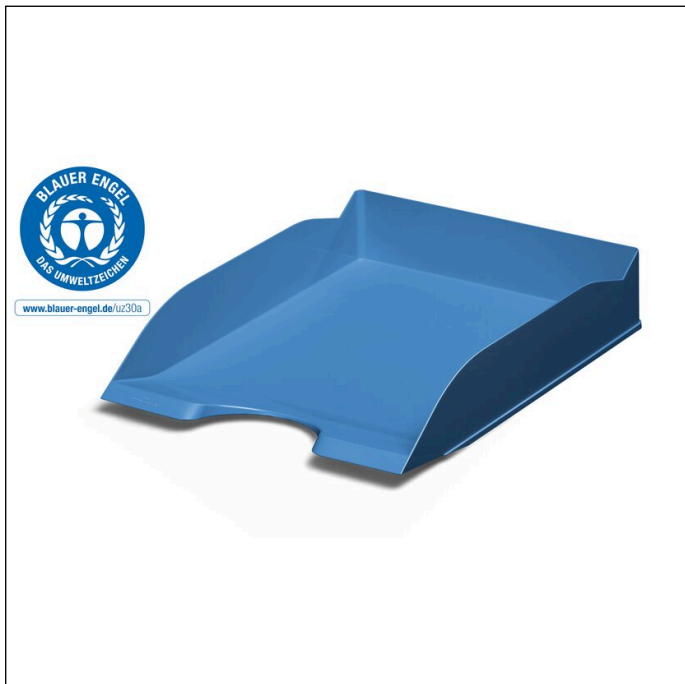

# Letter tray ECO A4

Article number	775606	Sales unit quantity	6 Piece
Colour	Blue	Sales unit EAN	4005546729602
Packaging unit	6 pieces / bag	Packing weight (gross)	1339.8 G
Base EAN	4005546729596	Country of origin	DE

## Product description

- Handy letter tray for written documents
- The item bears the Blue Angel eco-label and is made of at least 80% post-consumer recycled material
- Stackable either vertically or offset
- With wide recess for easy access to papers
- Slanted front prevents documents from slipping out
- For formats A4 to C4

## Product features

Outer width (mm)	253
Outer height (mm)	63

# Letter tray ECO A4

Outer depth / length	337 mm
Filling quantity / Filling quantity for	500 Sheet
Format / Format for	A4-C4
Orientation Format	Portrait
Brand	DURABLE
Number of Sections	1
Stackable	Yes
Recessed slot for easy access	Yes
Special colour	Opaque
Front panel	Bevelled
Labelling windowp	No
Blue Angel Certified	Yes
Country of Origin	Made in Germany