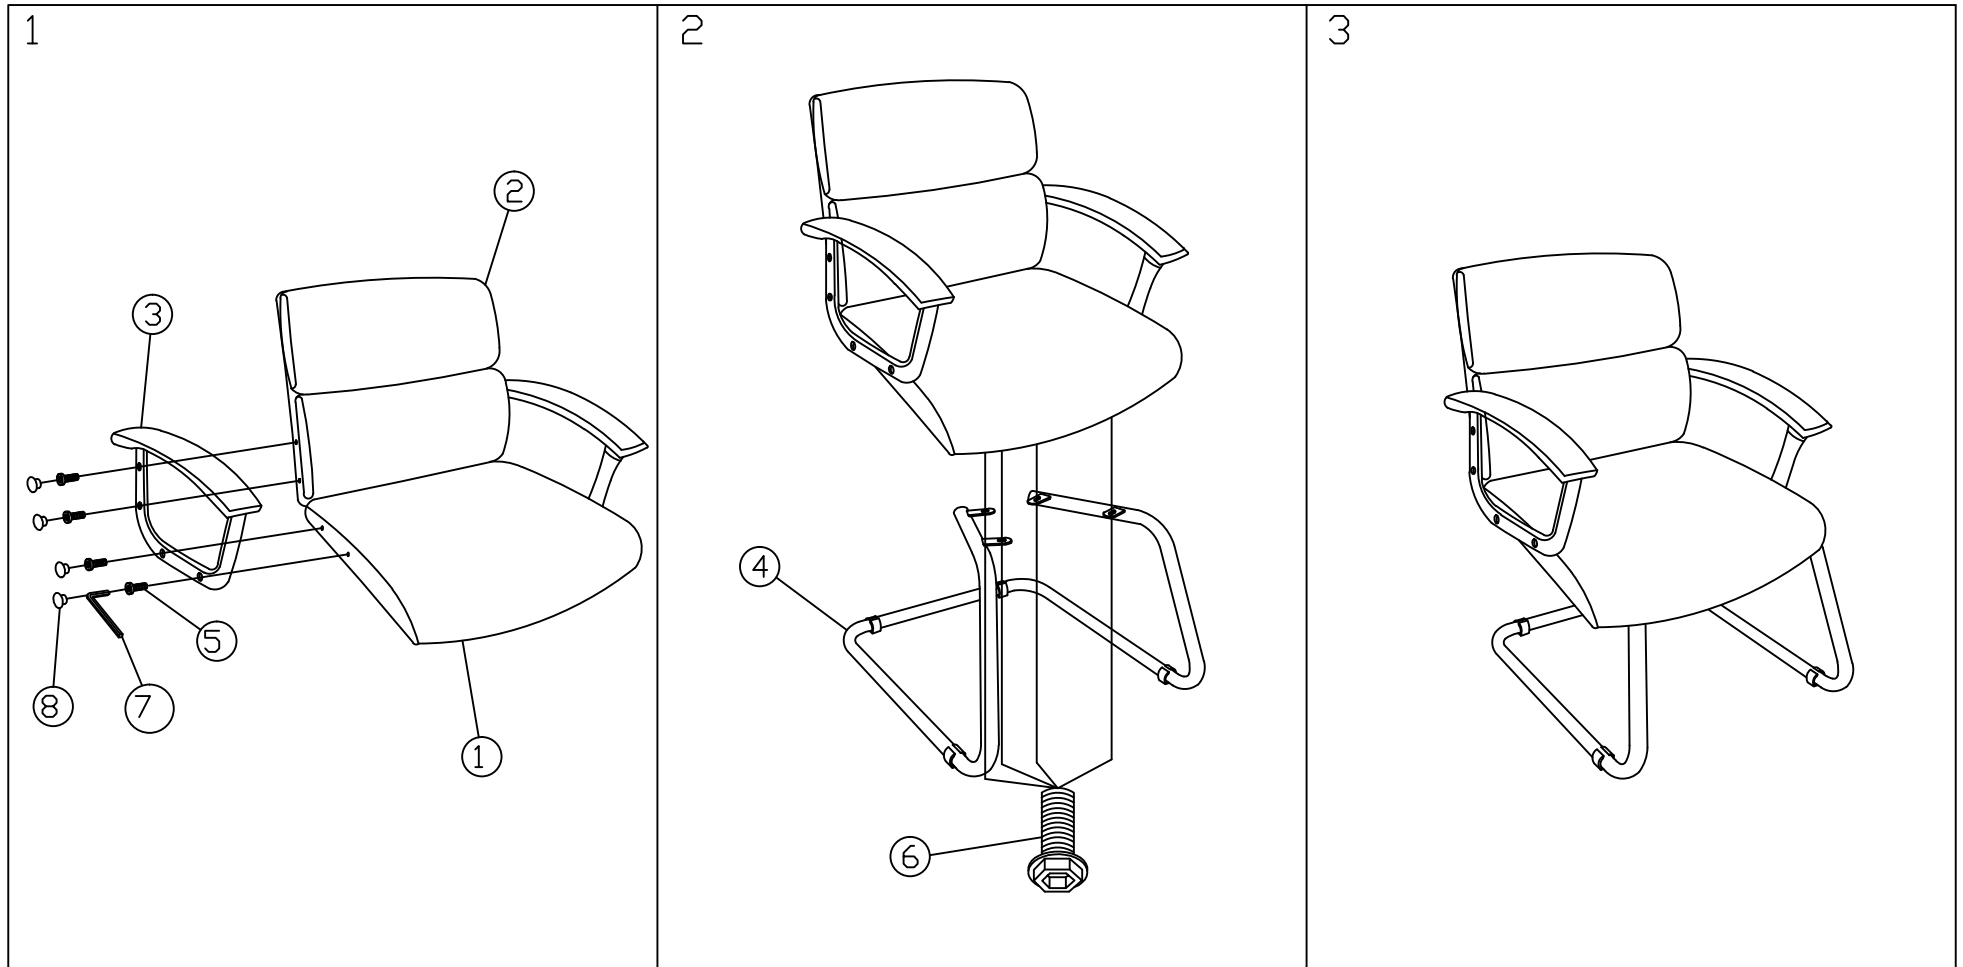

# DESIRE CANTILEVER ASSEMBLY INSTRUCTION

① BACK CUSHION	② SEAT CUSHION	③ ARMREST	④ CANTI BASE	⑤ SCREW M6*25	⑥ SCREW M6*20	⑦ ALLEN KEY	⑧ PLASTIC CAP
							
1 PC	1 PC	1 PAIR	1 PC	8 PCS	4 PCS	1 PC	8 PCS

IMPORTANT NOTE - PLEASE ASSES ALL COMPONENTS PRIOR TO DISPOSAL OF PACKAGING AND ASSEMBLY OF CHAIR