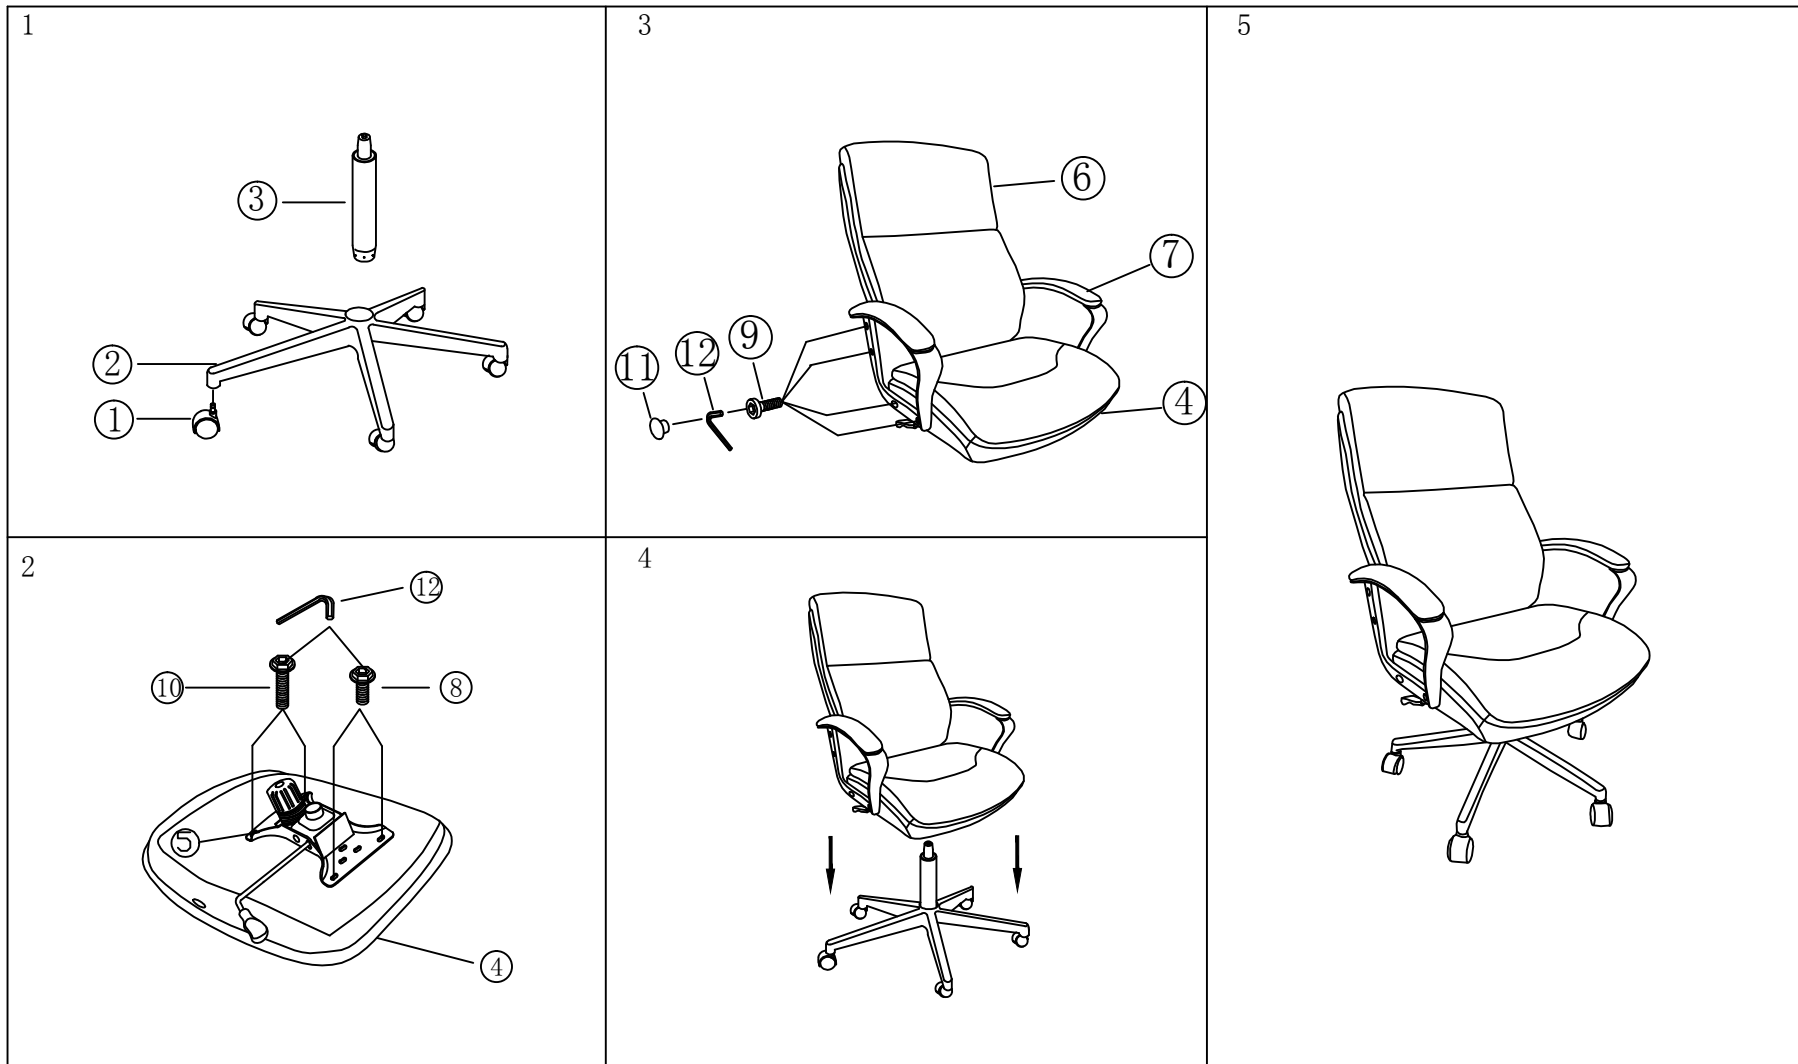

Tunis ASSEMBLY INSTRUCTION

①	②	③	④	⑤	⑥	⑦	⑧	⑨	⑩	⑪	⑫
CASTOR	5-STAR BASE	GASLIFT	SEAT CUSHION	MECHANISM	BACK CUSHION	ARMREST	SCREW	SCREW	SCREW	PLASTIC CAP	ALLEN KEY
							M8*25	M6*25	M8*30		
5 PCS	1 PC	1 PC	1 PC	1 PC	1 PC	1 PAIR	2 PCS	8 PCS	2 PCS	8 PCS	1 PC