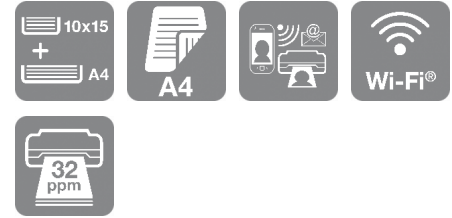

Expression Photo XP-55

DATASHEET / BROCHURE

Create and share superior photo prints with this easy-to-use, 6-colour Wi-Fi printer with Epson Connect and CD/DVD printing

Ideal for photo enthusiasts looking for superior photo printing. The Expression Photo XP-55 uses Claria Photo HD ink to ensure photos will last for generations¹. The addition of Wi-Fi and mobile printing with Epson Connect² make sharing your creations quick and easy. You also benefit from dual paper trays and CD/DVD printing capability.