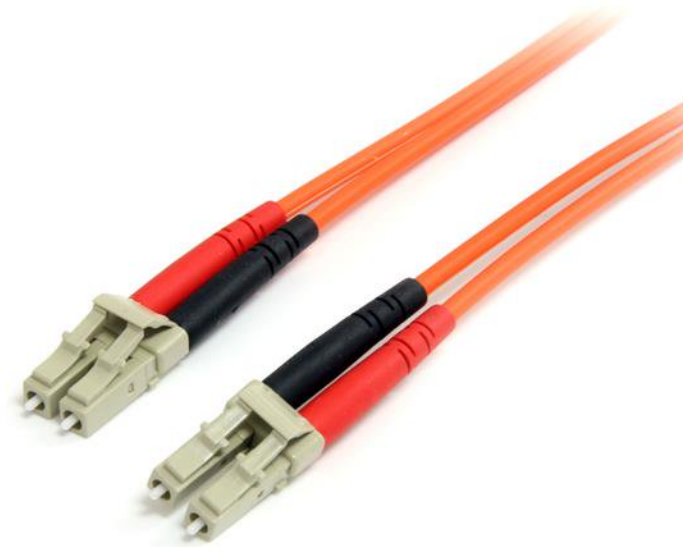

Fiber Optic Cable - Multimode Duplex 62.5/125 - LSZH - LC/LC - 3 m

Product ID: FIBLCLC3

The FIBLCLC3 3-meter (10ft) Multimode 62.5/125 Duplex Fiber Patch Cable is terminated at both ends with LC (male) connectors, to provide the necessary connection between fiber networking devices for high-speed, long distance networks.

This LC-LC patch cable is housed in a LSZH (Low-Smoke, Zero-Halogen) flame retardant jacket, to ensure minimal smoke, toxicity and corrosion when exposed to high sources of heat, in the event of a fire. Making it ideal for use in industrial settings, central offices and schools, as well as residential settings where building codes are a consideration.

To ensure optimum performance, our multimode fiber duplex cable is individually tested and certified to be within acceptable optical insertion loss limits for guaranteed compatibility and 100% reliability.

- Attenuation loss meets or exceeds industry standards
- LSZH (Low-Smoke, Zero-Halogen) cable jacket
- Immune to electrical interference

Hardware	Warranty	Lifetime
	Fiber Size	62.5/125
	Fire Rating	LSZH Rated (Low Smoke Zero Halogen)
Performance	Cable Rating	1Gbps / 10Gbps
	Fiber Classification	OM1
	Maximum Data Transfer Rate	10Gbps
	Type	Multi Mode
Connector(s)	Connector A	1 - Fiber Optic LC Duplex Male
	Connector B	1 - Fiber Optic LC Duplex Male
Environmental	Humidity	0~90% RH
	Operating Temperature	-20°C to 60°C (-4°F to 140°F)
	Storage Temperature	-20°C to 60°C (-4°F to 140°F)
Physical Characteristics	Cable Length	3 m [9.8 ft]
	Color	Orange
	Product Length	3 m [9.8 ft]
	Product Weight	47 g [1.7 oz]
Packaging Information	Shipping (Package) Weight	56 g [2 oz]
What's in the Box	Included in Package	1 - 3m Multimode 62.5/125 Duplex Fiber Patch Cable LC - LC