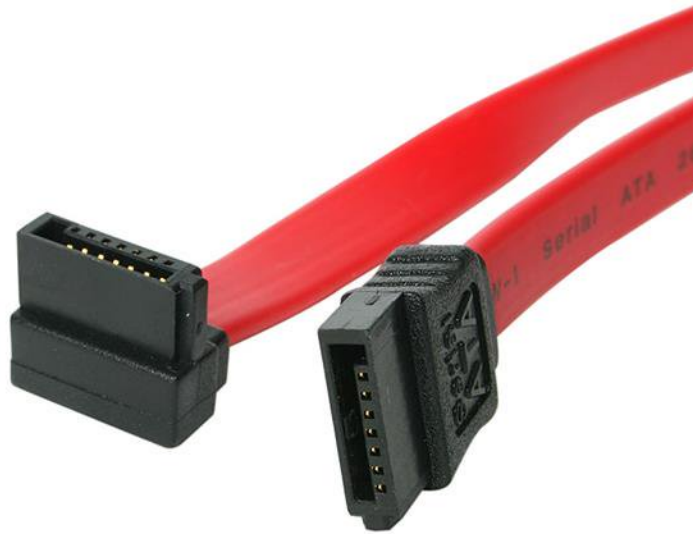

## 6in SATA to Right Angle SATA Serial ATA Cable

Product ID: SATA6RA1

The SATA6RA1 Right Angle (90-degree) SATA Cable features a standard (straight) SATA receptacle as well as a right-angled SATA receptacle, providing a simple 6-inch connection to a Serial ATA drive, with full SATA 3.0 bandwidth support of up to 6Gbps when used with SATA 3.0 compliant drives.

The right-angled SATA connection enables you to plug in your Serial ATA hard drive in hard to reach areas or tight spaces, while the low profile and flexible design of the cable improves airflow and reduces clutter in your computer case, helping to keep the case clean and cool.

Constructed of only top quality materials and designed for optimum performance and reliability this 6" SATA cable is backed by our lifetime warranty.

As an alternative, StarTech.com also offers an [6in Left Angle SATA cable](#) (SATA6LA1), which provides the same simple installation as this right angled SATA cable, but allows the cable to connect to the SATA drive from the opposite direction.

### Features

- 1x SATA connector
- 1x Right-angled/90-degree SATA connector
- Supports full SATA 3.0 6Gbps bandwidth
- Compatible with both 3.5" and 2.5" SATA hard drives
- Provides 6" in cable length

<b>Hardware</b>	Warranty	Lifetime
	Cable Jacket Type	PVC - Polyvinyl Chloride
	Cable Shield Type	Aluminum-Mylar Foil with Braid
	Number of Conductors	7
<b>Performance</b>	Type and Rate	SATA III (6 Gbps)
<b>Connector(s)</b>	Connector A	1 - SATA (7 pin, Data) Receptacle
	Connector B	1 - SATA (7 pin, Data) Receptacle
<b>Physical Characteristics</b>	Cable Length	152.4 mm [6 in]
	Color	Red
	Connector Style	Straight to Right Angle
	Product Height	15 mm [0.6 in]
	Product Length	152.4 mm [6 in]
	Product Weight	6 g [0.2 oz]
	Product Width	15 mm [0.6 in]
	Wire Gauge	26 AWG
<b>Packaging Information</b>	Package Quantity	1
	Shipping (Package) Weight	11 g [0.4 oz]
<b>What's in the Box</b>	Included in Package	1 - 6in SATA to Right Angle SATA Serial ATA Cable