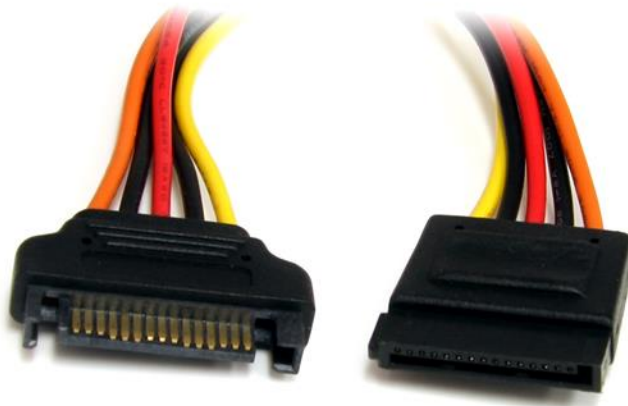

## 12in 15 pin SATA Power Extension Cable

Product ID: SATAPOWEXT12

The SATAPOWEXT12 SATA Power Extension Cable (15-pin, 12-inch) enables you to extend the reach between internal SATA power and drive connections by up to 12 inches.

The extension cable helps to simplify drive installation by overcoming typical connection limitations and reduces the risk of damage to the drive or motherboard SATA connectors by eliminating the need to strain or stretch the cable in order to make the necessary connection.

This SATA Power Extension Cord is backed by StarTech.com's lifetime warranty.

### Features

- Male to Female (15-pin) SATA Power Connectors
- Offers 12" in cable length

<b>Connector(s)</b>	Warranty	Lifetime
	Connector A	1 - SATA Power (15 pin) Plug
	Connector B	1 - SATA Power (15 pin) Receptacle
<b>Physical Characteristics</b>	Cable Length	304.8 mm [12 in]
	Product Height	10 mm [0.4 in]
	Product Length	304.8 mm [12 in]
	Product Weight	23 g [0.8 oz]
	Product Width	25 mm [1 in]
	Wire Gauge	18 AWG
<b>Packaging Information</b>	Package Quantity	1
	Shipping (Package) Weight	28 g [1 oz]
<b>What's in the Box</b>	Included in Package	1 - 12in 15 pin SATA Power Extension Cable