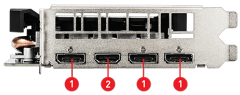

msi

GRAPHICS CARD GEFORCE® GTX 1660 VENTUS XS 6G OC

CONNECTIONS

1. DisplayPort
2. HDMI

FEATURE

TORX FAN 2.0

Award-winning fan design combining two different fin designs for cool & quiet gaming.

DUAL FAN THERMAL DESIGN

Dual fans covers more area of heatsink to take heat away more efficiently.

SOLID BACKPLATE

Increases toughness of the card to prevent bending while complementing the design.

OC PERFORMANCE

MSI OC graphics cards are equipped with higher clock speeds out of the box for increased performance.