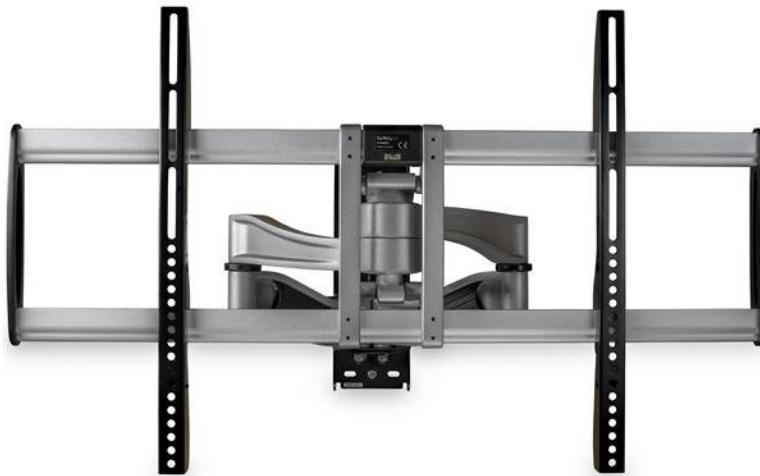

Full-Motion TV Wall Mount - Premium - Silver

Product ID: FPWARPS

Strong and sleek, this full-motion TV wall mount lets you free up space by wall-mounting your 32" to 75" TV, and adjust it to the right viewing position with ease.

Smooth Full-Motion Adjustability

Once it's installed, the flat-screen TV wall mount is simple to adjust without using tools. You can extend the arms with ease to position your TV anywhere from 4.1" to 21.6" (105 to 550 mm) away from the wall. The TV mount swivels +/-60 degrees and tilts +/-15 degrees for optimum viewing.

Sleek Design

This premium television wall mount beautifully combines form and function. Designed to provide an impressive appearance in every position, the premium black and silver design makes it ideal in a company lobby or hallway, information kiosk, or living space. With the arms extended, the protective covers provide a tidy, professional look. The cable-management channel inside the arms keeps cables neatly tucked away.

Features

- Save space by wall-mounting your 32" to 75" TV
- Easy adjustment with full-motion articulating arms
- Swivels +/-60° and tilts +/-15° for ideal viewing
- Arms extend from 4.1" to 21.6"(105 to 550 mm) from the wall
- Sleek and robust steel and aluminum construction (supports up to 187.4 lb./ 85 kg)