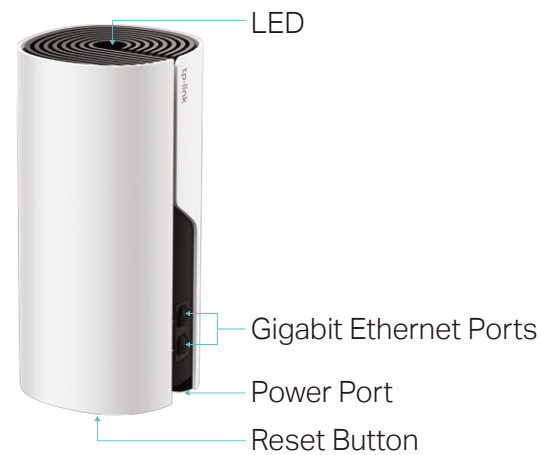

Specifications

Hardware

- Ports: 2 WAN/LAN Gigabit Ethernet Ports, 1 Power Port
- Buttons: 1 Reset button on the underside
- Antenna Type: 2 internal dual-band antennas per Deco unit
- Flash: 16 MB
- SDRAM: 128 MB
- Dimensions: 7.5 × 3.6 × 3.6 in. (190.5 × 90.7 × 90.7 mm)
- Power Adapter Input: 100-240V~ 50/60Hz 0.6A
- Power Adapter Output: 12V = 1.5A

Wireless

- Wireless Standards: IEEE 802.11 ac/n/a 5 GHz, IEEE 802.11 b/g/n 2.4 GHz
- Frequency: 2.4 GHz and 5 GHz
- Signal Rate: 867 Mbps at 5 GHz, 300 Mbps at 2.4 GHz
- Transmit Power: FCC: <30 dBm, CE: <20 dBm (2.4 GHz), <23 dBm (5 GHz)
- Wireless Security: WPA-PSK/WPA2-PSK

*Maximum wireless transmission rates are the physical rates derived from IEEE Standard 802.11 specifications. Range, coverage, and maximum quantity of connected devices are based on test results under normal usage conditions. Actual wireless data throughput, wireless coverage, and quantity of connected devices are not guaranteed and will vary as a result of 1) environmental factors, including building materials, physical objects, and obstacles, 2) network conditions, including local interference, volume and density of traffic, product location, network complexity, and network overhead, and 3) client limitations, including rated performance, location, connection quality, and client condition. Use of MU-MIMO requires clients to also support MU-MIMO. Clients need to support 802.11k/v/r and may require additional set up. Performance may vary depending on the client device.

Software

- Working Mode: Router, Access Point
- WAN Type:
  Dynamic IP/Static IP/PPPoE/L2TP/PPTP
- DHCP: Server, Client
- Quality of Service: WMM
- Firewall Security: SPI Firewall
- Protocols: Supports IPv4 and IPv6
- Guest Network: 2.4 GHz guest network x 1, 5 GHz guest network x 1
- Features: Parental Controls, QoS (Quality of Service), Reporting, Assisted Setup, Address Reservation, Port Forwarding, TP-Link DDNS, VLAN, IPv6, LED Control
- Management: Local Management, Remote Management

Others

- Certification: CE, FCC, IC, NCC, BSMI, IDA, RCM, JPA, JRF, VCCI, KC, RoHS
- Smartphone/Tablet Requirements:
  iOS 9.0 or later
  Android 4.3 or later
- Environment:
  Operating Temperature: 0°C~40°C (32°F~104°F)
  Storage Temperature: -40°C~70°C (-40°F~158°F)
  Operating Humidity: 10%~90% non-condensing
  Storage Humidity: 5%~90% non-condensing
- Package Contents for Deco M4 (2-pack):
  2 Deco units
  2 Power Adapters
  1 RJ45 Ethernet Cable