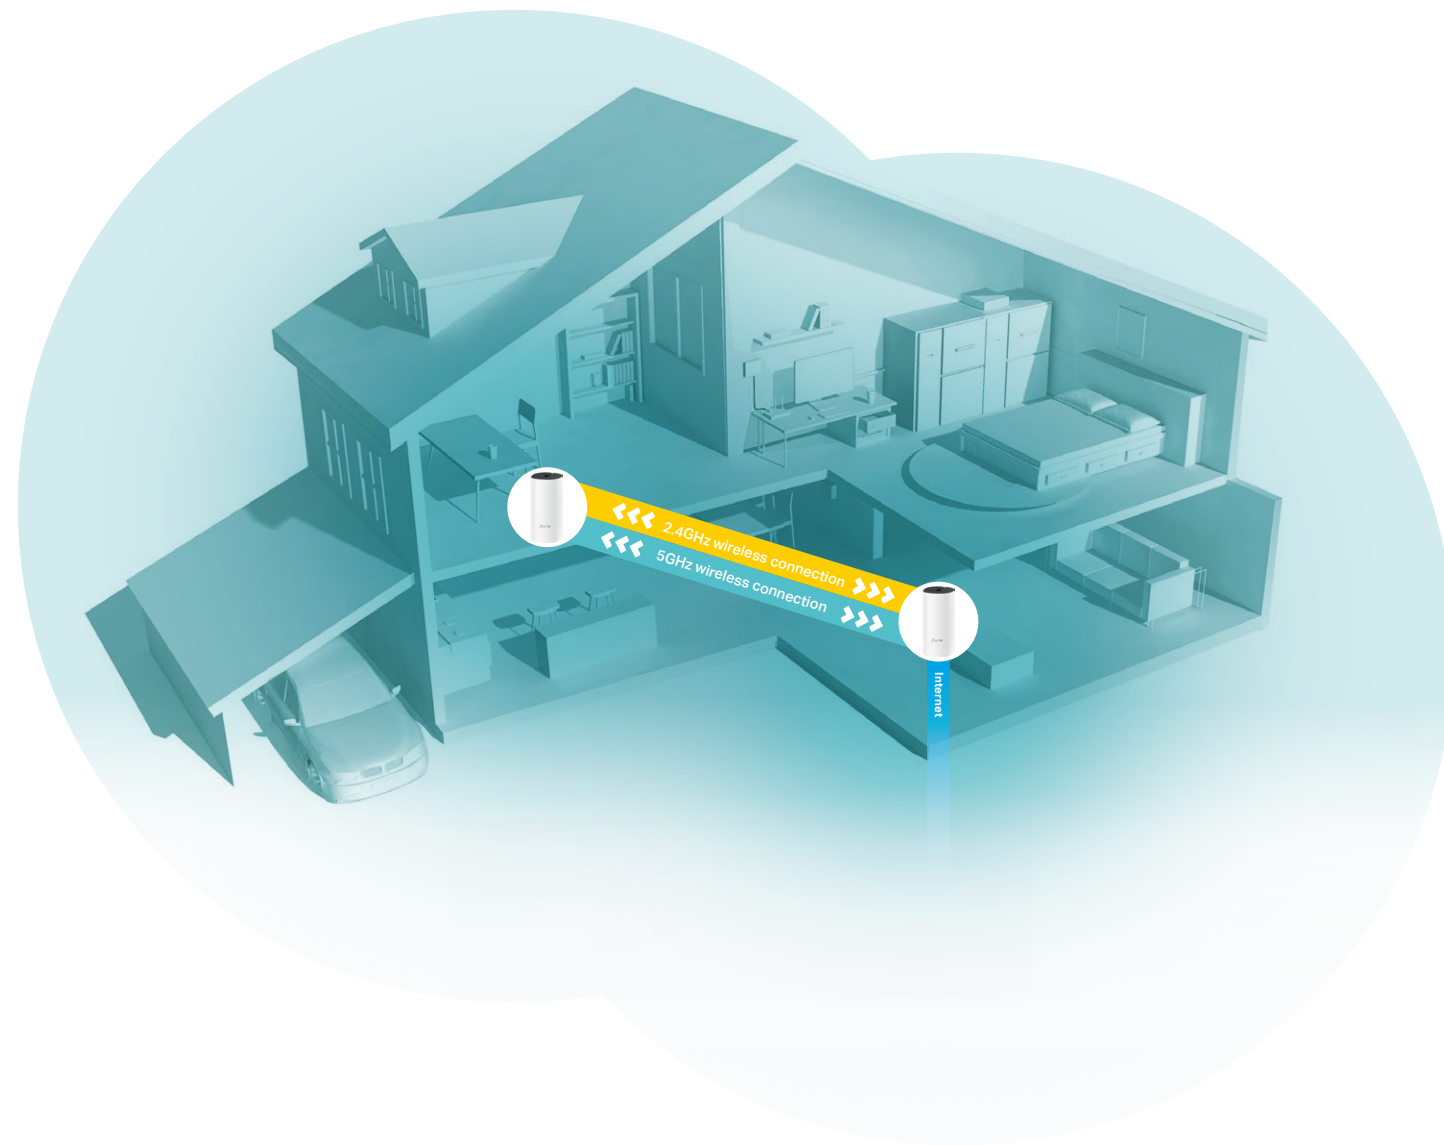

deco™

Whole Home Mesh Wi-Fi System  
Seamless Roaming | Parental Controls | Easy Setup

# AC1200 Whole Home Mesh Wi-Fi System

Deco M4

tp-link

## Fast. Stable. Everywhere.

Deco is the simplest way to guarantee a strong Wi-Fi signal in every corner of your home. Enjoy fast, stable connections for an army of devices in a whole-home coverage. Setup is made easier with the Deco app there to walk you through every step.