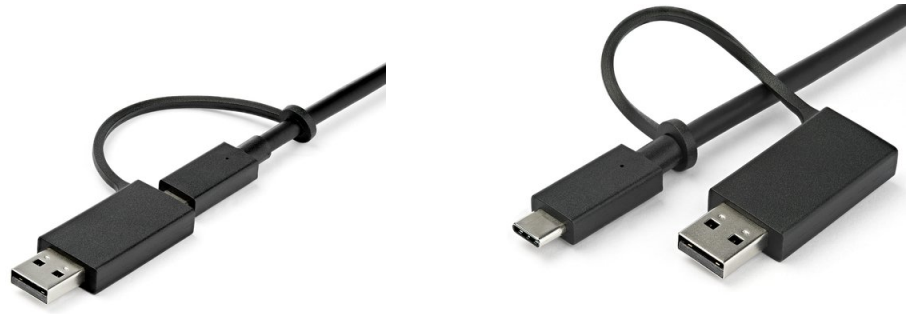

# USB-C Docking Station with USB-A Laptop Compatibility - 60W PD

Product ID: DK30C2DPPDUE

Create a dual-4K 60Hz workstation with this certified universal laptop docking station for USB-C and USB-A laptops. The USB-C dock features 60W Power Delivery 3.0, dual HDMI and/or DisplayPort monitors, fast-charge, and both USB-C and USB-A peripheral ports.

## The Uniquely Universal Host Cable

The USB-C dock comes with a universal host cable that is designed with an attached USB-C to USB-A adapter to accommodate USB-A laptops. The cable also features an extended length of 1 meter (3.3 ft.) to support a wide variety of workstation setups.

## Flexible Monitor Connections

This is a dual 4K60Hz video docking station with support for both Ultra HD DisplayPort and/or HDMI monitors that lets you configure your video connections to best suit your needs.

### The Connections You Need

Connect your devices with four USB 3.1 ports: 1x USB-C and 3x USB-A. Fast-charge your USB-C or USB-A smartphone. The dock provides a GbE port (PXE Boot support & Wake-on-LAN) and 3.5 mm 4-position headset audio jack. It also includes a security lock slot (K-slot) to protect against theft.