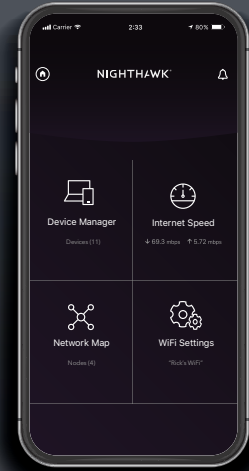

## 1 Download the Nighthawk app

On your mobile phone, download the Nighthawk app, available on Google Play™ store and the Apple App Store®.

## 2 Connect your phone to the extender WiFi

Plug in your extender.

Connect your mobile phone to the extender WiFi network called NETGEAR\_EXT.

Open the Nighthawk app and follow the step-by-step instructions to set up your extender.