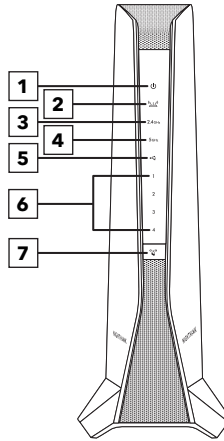

Overview

- **1** Power LED
- **2** Router Link LED
- **3** 2.4 GHz LED
- **4** 5 GHz LED
- **5** USB 3.0 port LED

- **6** Ethernet ports 1-4 LEDs
- **7** WPS button with LED