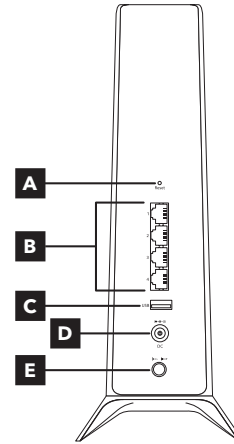

- **A** Reset button
- **B** Ethernet ports 1-4
- **C** USB 3.0 port
- **D** Power connector
- **E** Power On/Off button

Troubleshooting

If you need help with the installation, visit netgear.com/extenderhelp for more information.

Support and Community

Visit netgear.com/support to get your questions answered and access the latest downloads.

You can also check out our NETGEAR Community for helpful advice at community.netgear.com.

Regulatory and Legal

Si ce produit est vendu au Canada, vous pouvez accéder à ce document en français canadien à <http://downloadcenter.netgear.com/other/>.

(If this product is sold in Canada, you can access this document in Canadian French at <http://downloadcenter.netgear.com/other/>.)

For regulatory compliance information including the EU Declaration of Conformity, visit <https://www.netgear.com/about/regulatory/>.

See the regulatory compliance document before connecting the power supply.

For NETGEAR's Privacy Policy, visit <https://www.netgear.com/about/privacy-policy/>.

By using this device, you are agreeing to NETGEAR's Terms and Conditions at <https://www.netgear.com/about/terms-and-conditions>. If you do not agree, return the device to your place of purchase within your return period.

NETGEAR®

NETGEAR, Inc.
350 East Plumeria Drive
San Jose, CA 95134, USA

April 2021

201-28354-01

NETGEAR INTERNATIONAL LTD
Floor 1, Building 3,
University Technology Centre
Curraheen Road, Cork,
T12EF21, Ireland