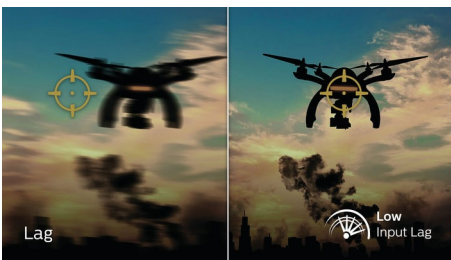

Low input lag

Input lag is the amount of time that elapses between performing an action with connected devices and seeing the result on screen. Low input lag reduces the time delay between entering a command from your devices to monitor, greatly improving play on twitch-sensitive video games, particularly important for playing fast-paced, competitive games.