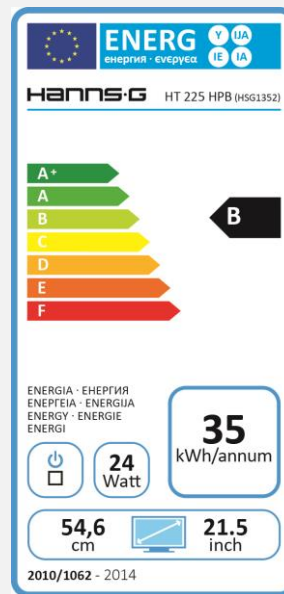

VESA  
Wall-Mountable

7H  
Surface

Adj  
Stand

Display Size	54,6cm / 21.5" Diagonal
Panel Type	TFT – LED Backlight
Aspect Ratio	16:9
Resolution (H x V)	1920 x 1080 Full HD
Brightness	250cd/m <sup>2</sup>
Contrast (Typ.)	1.000:1 (Typical)
Contrast (Active)	80.000.000:1 (Active)
Viewing Angle L/R; U/D	178° H – 178° V (CR >10)
Response Time	7 msec (GTG)
Pixel Pitch	0,24825 (H) x 0,24825 (V) mm
Touch Type	Projected Capacitive Type – 10 Point Touch
Display Colors	16.7M Colors
Horizontal Frequency	30 ~ 82 kHz
Vertical Frequency	55 ~ 76 Hz
Max Display Frequency	1920 x 1080 @ 60Hz
Input 1	D-Sub (VGA)
Input 2	HDMI (Ver. 1.3; compatible with 1.4)
Input 3	Display Port (Ver. 1.2a)
Buil-in Speakers	Yes, 2W x 2; PC Audio line in
Power Consumption	On: 24 W; Stand-by: 0,28W; Off: 0,26W
AC Power Range	AC 100 ~ 240 Volt; 50 ~ 65 Hz
Product Dimensions	490,3 x 47,8 x 299,4 mm (W x D x H)
Packing Dimensions	TBC (W x D x H)
Net / Gross Weight	TBC Kgs / TBC Kgs
Bezel & Color Plan	Arm / Base/Rear Cover/Bezel- Texture

VESA Mounting	100 x 100 mm
Monitor Stand	Smart Adjustable Stand ("book" type)
Tilt / Kensington Lock	15° ~ 70° / Yes
Display Protection	Thickness 0,7 mm
Hardness / Transmittance	7H Toughened hard panel surface / ≥85%
Controls	Menü, Bri (+), Vol (-), Input/Enter, Power
Color	Warm, Natural, Cool, User Mode
Preset Mode	Standard, Game, Cinema, Scenery, Text Modes
On Screen Display	9 OSD Languages
Accessory	Power Cable (1,5m); VGA Cable (1,5m); Audio Cable (1,5m); USB Cable (1,8m); Warranty Card; Quick Start Guide

Supplier's Name	HANNspree
Model Name	HT225HPB
Energy Efficiency Class	B
Screen Size (Centimetres)	54,60
Screen Size (Inches)	21,50
On mode power Consumption (W)	24
Annual Energy Consumption* (kWh)	35
Standby-mode Power Consumption (W)	0,28
Off-mode Power Consumption (W)	0,26
Screen Resolution	1920 x 1080