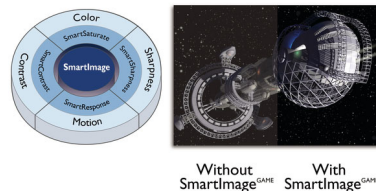

VA display

Philips' VA LED display uses an advanced multi-domain vertical alignment technology that gives you super-high static contrast ratios for extra-vivid and bright images. While standard office applications are handled with ease, it is especially suitable for photos, web browsing, films, gaming and demanding graphical applications. Its optimised pixel management technology gives you a 178/178-degree extra-wide viewing angle, resulting in crisp images.

16:9 Full HD display

Picture quality matters. Regular displays deliver quality, but you expect more. This display features enhanced Full HD 1920 x 1080 resolution. With Full HD for crisp detail paired

with high brightness, incredible contrast and realistic colours, expect a true-to-life picture.

SmartContrast

SmartContrast is a Philips technology that analyses the contents you are displaying, automatically adjusting colours and controlling backlight intensity to dynamically enhance contrast for the best digital images and videos or when playing games where dark hues are displayed. When Economy mode is selected, contrast is adjusted and backlighting fine-tuned for just-right display of everyday office applications and lower power consumption.

SmartImage Game mode

The new Philips gaming display has quick-access OSD fine-tuned for gamers, offering you multiple options. "FPS" mode (First person shooting) improves dark themes in games, allowing you to see hidden objects in dark areas. "Racing" mode adapts the display with the fastest response time and high colour, along with image adjustments. "RTS" mode (Real-time strategy) has a special SmartFrame mode that enables highlighting of specific area and allows for size and image adjustments. Gamer 1 and Gamer 2 enable you to save personal customised settings based on different games, ensuring best performance.