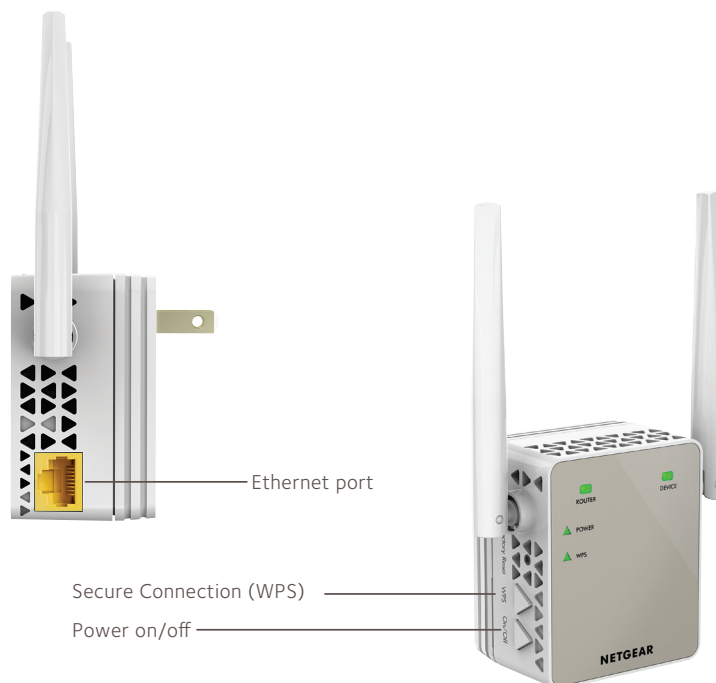

Overview

NETGEAR AC1200 WiFi Range Extender Essentials Edition boosts your existing network range, delivering AC dual band WiFi up to 1200 Mbps. It works with any standard WiFi router & is ideal for HD video streaming & gaming. This Range Extender is the world's smallest AC1200 wall-plug extender. Get the connectivity you need for iPads®, smartphones, laptops & more.

Boost AC1200 WiFi

Improve the range of your existing AC1200 WiFi network.

External Antennas

For better WiFi coverage.

Ethernet Port

Connect a wired device like a game console or a smart TV to your WiFi network.

Two WiFi Modes

Extend existing WiFi connection or create a new AC WiFi access point.

WiFi Range Extenders boost your existing WiFi & deliver greater wireless speed to weak WiFi spots, improving the range & connectivity you desire for iPads®, smartphones, laptops & more.

WiFi Range Extender

Boosts the range of your existing WiFi & creates a stronger signal in hard-to-reach areas

Existing WiFi

Sometimes your router does not provide the WiFi coverage you need

WiFi Analytics App