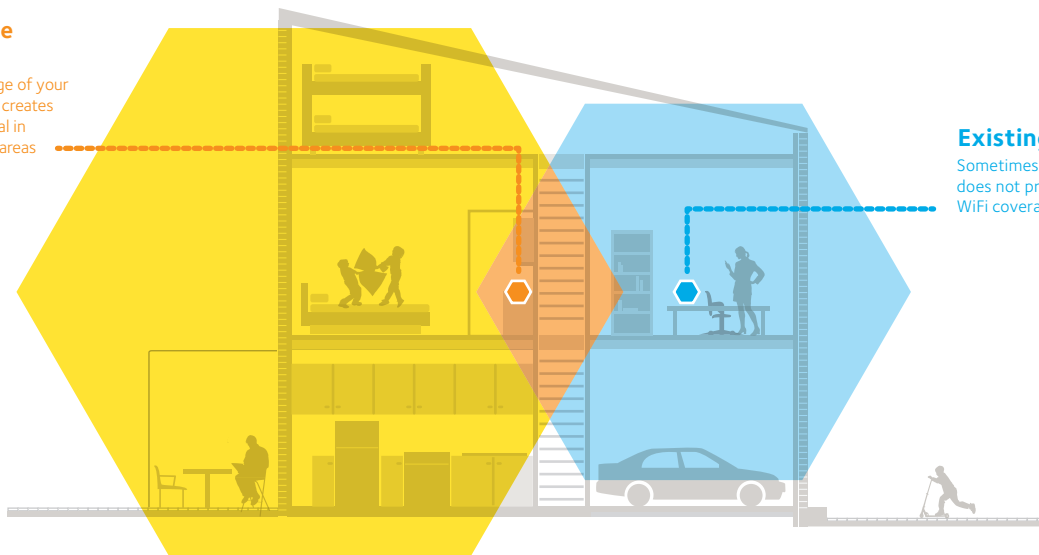

Boost AC1200 WiFi

Improve the range of your existing AC1200 WiFi network.

External Antennas

For better WiFi coverage.

Ethernet Port

Connect a wired device like a game console or a smart TV to your WiFi network.

Simultaneous Dual Band WiFi

Extend 2.4 & 5GHz WiFi up to 1200 Mbps & reduce interference.

FastLane™ Technology

Use both WiFi bands to establish one super high-speed connection; ideal for HD streaming & gaming.

Two WiFi Modes

Extend existing WiFi connection or create a new AC WiFi access point.

WiFi Range Extenders boost your existing WiFi & deliver greater wireless speed to weak WiFi spots, improving the range & connectivity you desire for iPads®, smartphones, laptops & more.

WiFi Range Extender

Boosts the range of your existing WiFi & creates a stronger signal in hard-to-reach areas

Existing WiFi

Sometimes your router does not provide the WiFi coverage you need

WiFi Analytics App