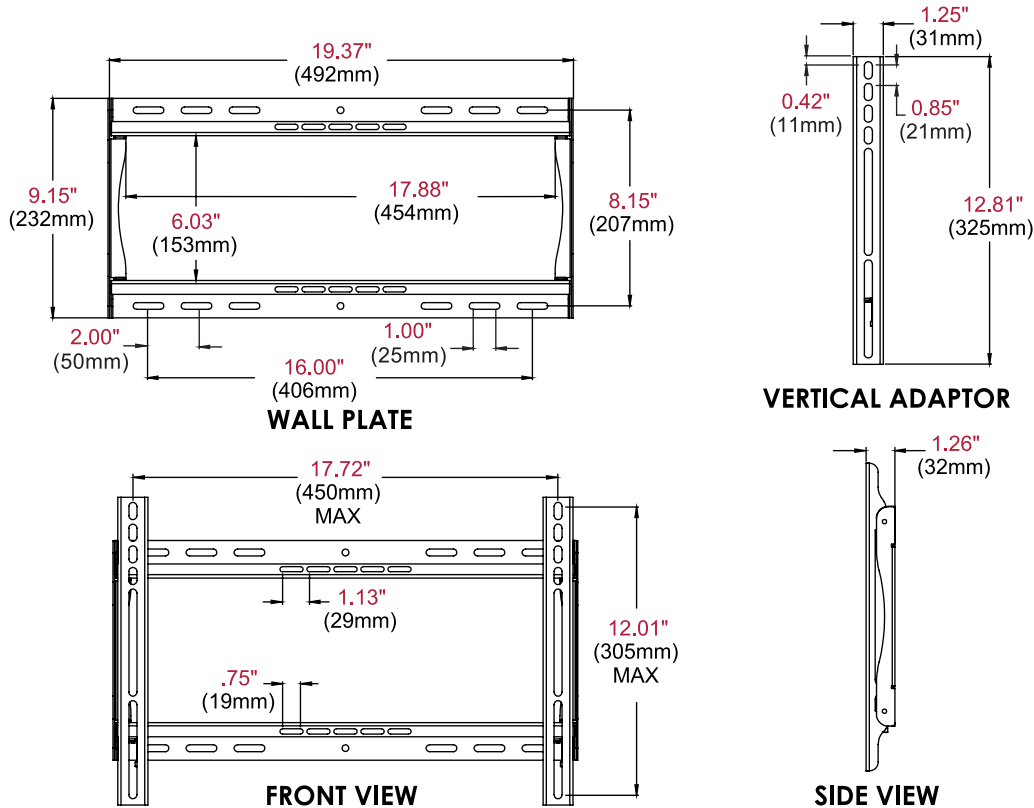

PF640	Paramount™ Universal Flat Wall Mount for 32" to 46" Displays

Product Specifications

	DIMENSIONS (W x H x D)	PRODUCT WEIGHT	LOAD CAPACITY	FINISH	AVAILABLE COLORS
PF640	19.37" x 12.81" x 1.26" (492 x 325 x 32mm)	3.65lb (1.66kg)	100lb (45kg)	Scratch Resistant Fused Epoxy	Gloss Black

Package Specifications

	PACKAGE SIZE (W x H x D)	PACKAGE SHIP WEIGHT	PACKAGE UPC CODE	PACKAGE CONTENTS	UNITS IN PACKAGE
PF640	21.69" x 1.57" x 10.71" (551 x 40 x 272mm)	5.20lb (2.36kg)	735029252344	Wall Mount, Wall and Display Installation Hardware, Installation Instructions	1

Accessories

ACC415: 4-pack Metal Stud Fastener Kit	ESHV models: AV Wall Shelves
ACC309: Video Conference Shelf	IBA4-W: Easy Mount Recessed Low Voltage Cable Plate
ACC-UCM: Universal AV Component Mount	

All dimensions = inch (mm)

Architect Specifications

The Paramount™ Universal Flat Wall Mount shall be a Peerless-AV model PF640 and shall be located where indicated on the plans. Assembly and installation shall be done according to instructions provided by the manufacturer.

Visit peerless-av.com to see the complete line of AV solutions from Peerless-AV, including outdoor displays, wireless, kiosks, digital audio, display mounts, projector mounts, carts/stands, and a full assortment of accessories.

Peerless-AV
2300 White Oak Circle
Aurora, IL 60502 USA
(800) 865-2112
(630) 375-5100
Fax: (800) 359-6500

Peerless-AV EMEA
Unit 3 Watford Interchange
Colonial Way, Watford
Herts, WD24 4WP
United Kingdom
+44 (0) 1923 200100
Fax: +44 (0) 1923 200101

Peerless-AV Latin America
Ave de las Industrias 413
Parque Industrial Escobedo
Escobedo, N.L.,
Mexico 66062
+52 (81) 8384-8300
Fax: +52 (81) 8384-8360