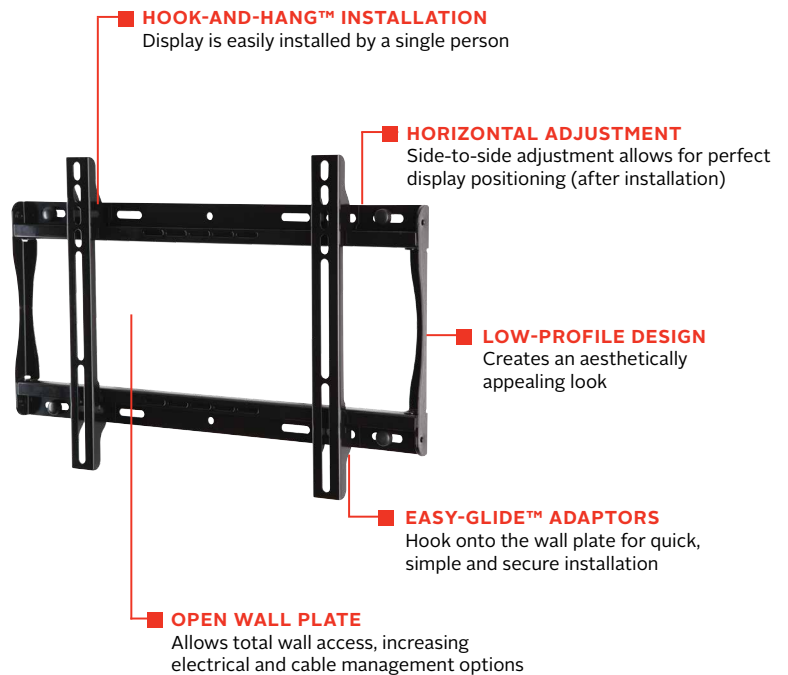

PF640

Mounting Pattern
450 x 305mm
(17.72" x 12.01")

Max Load
100lb
(45kg)

PARAMOUNT™

Universal Flat Wall Mount

FOR 32" TO 46" DISPLAYS

The Paramount™ series wall mounts provide versatile and multi-functional features. With PF640, a low-profile design positions the display just 1.26" (32mm) from the wall. The Hook-and-Hang™ system offers easy, one-person installation of the display. The Easy-Glide™ adaptors hook onto the wall plate for a quick, simple, and secure installation. After installation, achieve perfect display positioning with side-to-side adjustment capabilities.

- Universal mount fits displays with mounting patterns up to 450 x 305mm (17.72" W x 12.01" H) and accommodates up to 400 x 300mm VESA® mounting patterns
- Low-profile design holds display only 1.26" (32mm)
- Horizontal display adjustment up to 6.00" (152mm) for centering display on wall
- Landscape to portrait mounting options increases installation versatility. Please check display dimensions against the wall plate when used in portrait mode*
- Includes all necessary wall and display attachment hardware
- Design is UL listed and tested to four times stated load capacity
- Works with thinner displays, such as OLED

* Requires display to be removed and reset on mount

Low-profile design for a sleek, yet compact installation.

Comes in color packaging with included installation hardware and easy to follow instructions.

Please visit peerless-av.com/en-us/patents for patent information.

PF640	Paramount™ Universal Flat Wall Mount for 32" to 46" Displays
--------------	--

Product Specifications

	DIMENSIONS (W x H x D)	PRODUCT WEIGHT	LOAD CAPACITY	FINISH	AVAILABLE COLORS
PF640	19.37" x 12.81" x 1.26" (492 x 325 x 32mm)	3.65lb (1.66kg)	100lb (45kg)	Scratch Resistant Fused Epoxy	Gloss Black