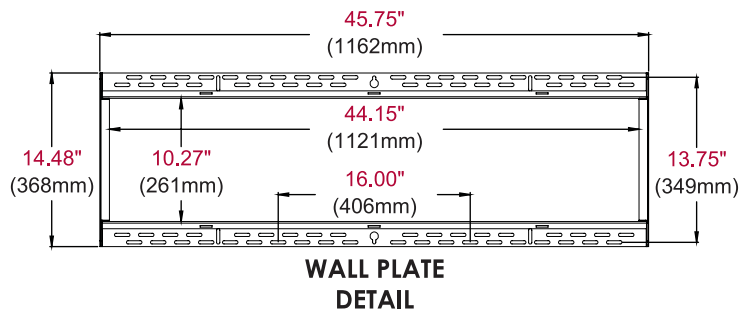

SF680P	SmartMount® Universal Flat Wall Mount for 60" to 98" Displays - standard models
SF680	SmartMount® Universal Flat Wall Mount for 60" to 98" Displays - security models

Product Specifications

	DIMENSIONS (W x H x D)	PRODUCT WEIGHT	LOAD CAPACITY	FINISH	AVAILABLE COLORS
SF680(P)	45.75" x 27.48" x 1.73" (1162 x 698 x 44mm)	17.30lb (7.8kg)	350lb (158kg)	Scratch resistant fused epoxy	Semi-gloss black

Package Specifications

	PACKAGE SIZE (W x H x D)	PACKAGE SHIP WEIGHT	PACKAGE UPC CODE	PACKAGE CONTENTS	UNITS IN PACKAGE
SF680(P)	46.70" x 2.30" x 15.40" (1185 x 58 x 390mm)	20.30lb (9.21kg)	SF680: 735029242239 SF680P: 735029242246	Wall mount, wall and display installation hardware, installation instructions	1

Accessories

ACC615: Metal Stud Fastener Kit

All dimensions = inch (mm)

Architect Specifications

The Smartmount® Universal Flat Wall Mount shall be a Peerless-AV model SF680(P) and shall be located where indicated on the plans. Assembly and installation shall be done according to instructions provided by the manufacturer.

Visit peerless-av.com to see the complete line of AV solutions from Peerless-AV, including outdoor displays, wireless, kiosks, digital audio, display mounts, projector mounts, carts/stands, and a full assortment of accessories.

Peerless-AV
2300 White Oak Circle
Aurora, IL 60502 USA
(800) 865-2112
(630) 375-5100
Fax: (800) 359-6500

Peerless-AV Europe
Unit 3 Watford Interchange
Colonial Way, Watford
Herts, WD24 4WP
United Kingdom
+44 (0) 1923 200100
Fax: +44 (0) 1923 200101

Peerless-AV de México
Ave de las Industrias 413
Parque Industrial Escobedo
Escobedo, N.L.,
Mexico 66050
+52 (81) 8384-8300
Fax: +52 (81) 8384-8360