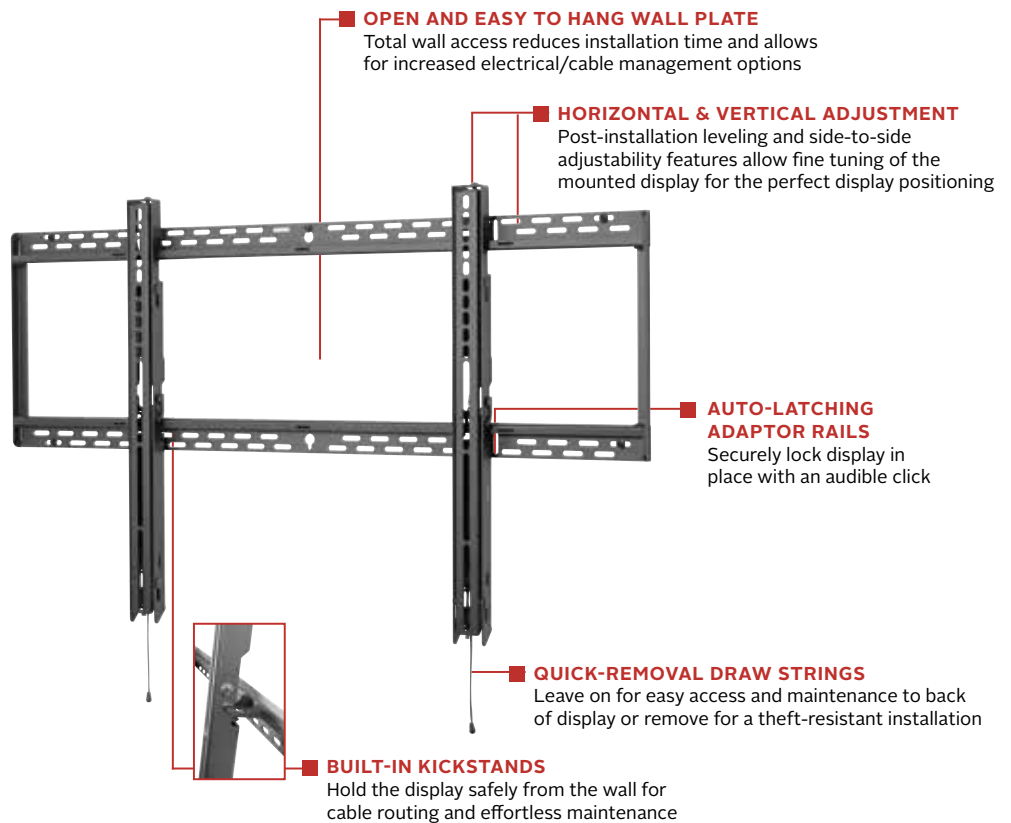

SF680(P)

Display size
60"- 98"

Max load
350lb (158kg)

SMARTMOUNT

Universal Flat Wall Mount

FOR 60" TO 98" DISPLAYS

Peerless-AV's SmartMount® Universal Flat Wall Mount delivers an ultra-slim profile designed to hold large displays up to 350lb. Installation and maintenance are made easy with the SF680's robust feature set. Auto-latching adaptor rails automatically secure the display without the use of a tool. The mount's built-in kickstand holds the display safely from the wall during cable routing, while the open wall plate allows for increased electrical and cable management options. Horizontal and vertical display adjustment allow for quick fine-tuning of the mounted display.

The SF680(P) reduces installation time and provides the most stable mounting solution for large interactive displays.

Additional Features

- ✓ Universal mount fits displays with mounting patterns up to 1100 x 650mm (43.29" W x 25.59" H)
- ✓ Low-profile design holds display only 1.73" (44mm) from the wall
- ✓ Easy hang wall plate allows a bolt to be pre-installed to ease wall plate installation
- ✓ Lateral display adjustment up to 19.25" (489mm)
- ✓ 1" of post-installation vertical adjustment provides flexibility in the installation
- ✓ Includes fastener pack with all necessary mounting and display attachment hardware (including M10)

Low-profile design for a sleek, yet compact installation

Comes in color packaging with included installation hardware and easy to follow instructions.

Please visit peerless-av.com/en-us/patents for patent information.

info@peerless-av.com
peerless-av.com

peerless-AV®

SF680P	SmartMount® Universal Flat Wall Mount for 60" to 98" Displays - standard models
SF680	SmartMount® Universal Flat Wall Mount for 60" to 98" Displays - security models