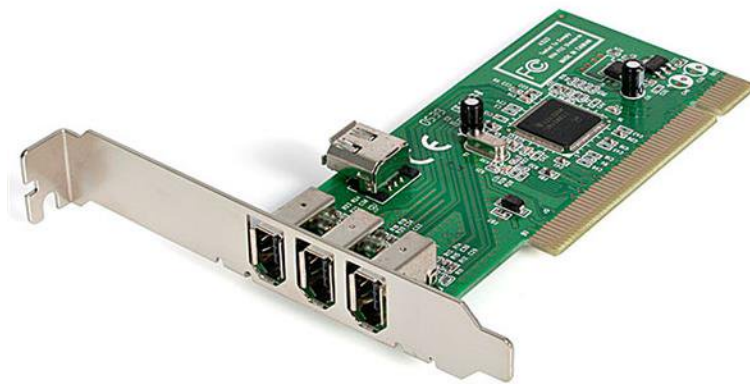

4 port PCI 1394a FireWire Adapter Card - 3 External 1 Internal

Product ID: PCI1394MP

This 4 Port (3 External/1 Internal) PCI 1394 FireWire Adapter Card lets you connect iPods, MP3 players, portable drives, digital camcorders and more to your desktop computer.

The FireWire adapter card supports hot-swapping, so you'll be able to plug, unplug, and swap your FireWire peripherals with ease.

Guaranteed to work with both PCs and Macs, the 4 port PCI FireWire Adapter Card is backed by StarTech.com's Lifetime Warranty and FREE LIFETIME tech support. Plus, the adapter provides both standard profile and low profile/half-height brackets for adapting to slimline or small form factor system applications.

Certifications, Reports and Compatibility

Applications

- Add a high-speed FireWire port to a full or small form factor desktop without any FireWire ports
- Connect a digital camera to a desktop with a PCI slot to download photos and video
- Connect an external FireWire hard drive or optical drive to a PCI-enabled system

Features

- 3 external, 1 shared internal FireWire400 port, with supported data transfer rates up to 400 Mbps
- Compliant with IEEE 1394a - 2000 as well as 1394-1995 standards
- Includes Low Profile installation bracket
- Plug-and-Play and hot-swap compatible