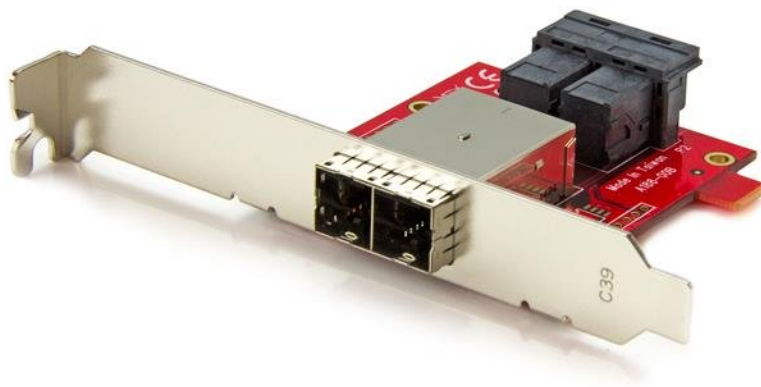

## Mini-SAS Adapter - Dual SFF-8643 to SFF-8644 - with Full and Low-Profile Brackets - 12Gbps

Product ID: SFF86448PLT2

This Mini-SAS adapter lets you convert two internal SFF-8643 ports on a controller card into two external SFF-8644 ports. This enables you to connect external SAS or SATA drives in devices such as a Direct Attached Storage (DAS) device to an internal backplane or SAS controller for additional storage.

The adapter can connect up to eight drives in total and is compatible with 12Gbps SAS drives as well as 6Gbps SATA drives. For a hassle-free installation, you can mount the adapter into any new or legacy desktop expansion slot, including: PCI, AGP, and PCIe. To ensure compatibility with most computer cases, full-profile and low-profile mounting brackets are included.

### Applications

- Convert two internal SFF-8643 ports into two external SFF-8644 ports
- Connect external SAS or SATA drives to an internal backplane or SAS controller

### Features

- Compatible with 12Gbps SAS drives and backward compatible with 6Gbps SAS and SATA drives
- Equipped with a full-profile bracket and includes a half-height/low-profile bracket for installation in small form-factor computers