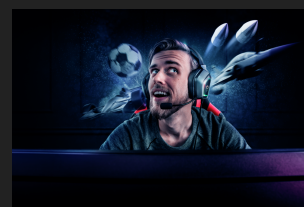

LIFESTYLE VISUAL 2