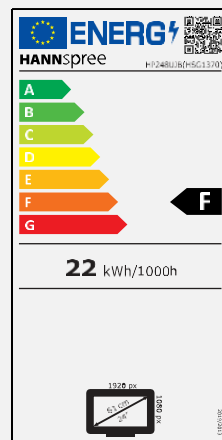

VIEWING ANGLE, VESA

 178° Ultra-Wide
Viewing Angle

 VESA
Wall-Mountable

ERGONOMIC FEATURES

 Height
Adjust.
Stand  Pivot

 Tilt  Swivel

Display Size	60,45cm / 23.8" Diagonal
Panel Type	TFT – LED Backlight, ADS Panel (*)
Aspect Ratio	16:9
Resolution (H x V)	1920 x 1080 Full HD
Brightness	300cd/m ²
Contrast (Typ.)	1.000:1 (Typical)
Contrast (Active)	80.000.000:1 (Active)
Viewing Angle L/R; U/D	178° H – 178° V (CR >10)
Response Time	4 msec (with OD)
Pixel Pitch	0,274 (H) x 0,274 (V) mm
Panel Surface	Anti-Glare, Hard Coating 3H
Display Colors	16.7M Colors
Horizontal Frequency	30 ~ 83 kHz
Vertical Frequency	56 ~ 75 Hz
Max Display Frequency	1920 x 1080 @ 60Hz
Input 1	D-Sub (VGA)
Input 2	HDMI
Input 3	Display Port
Buil-in Speakers	Yes, 2W x 2; Earphone Jack
Power Consumption	On: 22W; Sleep: 0,3W; Off: 0,2W
AC Power Range	AC 100 ~ 240 Volt; 50 ~ 60 Hz
Product Dimensions	540 x 251,4 x 646,4 mm (W x D x H)
Packing Dimensions	635 x 165 x 402 mm (W x D x H)
Net / Gross Weight	4,1 Kg / 5,2 Kg
Bezel & Color Plan	Bezel / Arm / Base / Rear Cover: Black texture

VESA Mounting	100 x 100 mm
Monitor Stand	Height Adjustable Stand (120 ± 5mm)
Tilt / Kensington Lock	-5° ~ 20° / Yes
Pivot / Swivel	Yes 90° Clockwise / Left: 45° - Right: 45°
Controls	Menu, (+), (-), AUTO, Power
Color	Warm, Natural, Cool, User Mode
Preset Mode	PC, Movie, Game, ECO Modes
On Screen Display	11 OSD Languages
Accessory	Power Cable (1,5m); HDMI Cable (1,5m); Warranty Card; Quick Start Guide
Other Features	Low Blue Light Mode Flicker Free
Built-in USB HUB	USB 3.0 HUB (1upstream, 2 downstream)

Supplier's Name	HANNspree
Model Name	HP248UJB
Energy efficiency class for standard Dynamic Range (SDR)	F
Annual Energy Power Consumption (kWh/1000h)	22 kWh/1000h
On mode power demand for Standard Dynamic Range (SDR)	22 W
Off mode power demand (W)	0,2 W
Standby mode power demand (W)	0,3 W
Screen Diagonal (cm / inches)	60,45cm/23,8"
Resolution	1920 x 1080