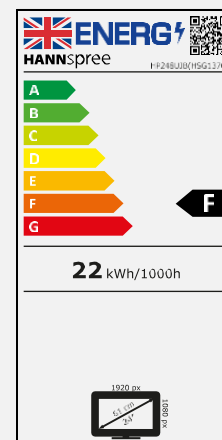

VIEWING ANGLE, VESA

 178° Ultra-Wide
Viewing Angle

 VESA
Wall-Mountable

ERGONOMIC FEATURES

 Height
Adjust.
Stand  Pivot

 Tilt  Swivel

Display Size	60,45cm / 23.8" Diagonal
Panel Type	TFT – LED Backlight, ADS Panel (*)
Aspect Ratio	16:9
Resolution (H x V)	1920 x 1080 Full HD
Brightness	300cd/m ²
Contrast (Typ.)	1.000:1 (Typical)
Contrast (Active)	80.000.000:1 (Active)
Viewing Angle L/R; U/D	178° H – 178° V (CR >10)
Response Time	4 msec (with OD)
Pixel Pitch	0,274 (H) x 0,274 (V) mm
Panel Surface	Anti-Glare, Hard Coating 3H
Display Colors	16.7M Colors
Horizontal Frequency	30 ~ 83 kHz
Vertical Frequency	56 ~ 75 Hz
Max Display Frequency	1920 x 1080 @ 60Hz
Input 1	D-Sub (VGA)
Input 2	HDMI
Input 3	Display Port
Buil-in Speakers	Yes, 2W x 2; Earphone Jack
Power Consumption	On: 22W; Sleep: 0,3W; Off: 0,2W
AC Power Range	AC 100 ~ 240 Volt; 50 ~ 60 Hz
Product Dimensions	540 x 251,4 x 646,4 mm (W x D x H)
Packing Dimensions	635 x 165 x 402 mm (W x D x H)
Net / Gross Weight	4,1 Kg / 5,2 Kg
Bezel & Color Plan	Bezel / Arm / Base / Rear Cover: Black texture

VESA Mounting	100 x 100 mm
Monitor Stand	Height Adjustable Stand (120 ± 5mm)
Tilt / Kensington Lock	-5° ~ 20° / Yes
Pivot / Swivel	Yes 90° Clockwise / Left: 45° - Right: 45°
Controls	Menu, (+), (-), AUTO, Power
Color	Warm, Natural, Cool, User Mode
Preset Mode	PC, Movie, Game, ECO Modes
On Screen Display	11 OSD Languages
Accessory	Power Cable (1,5m); HDMI Cable (1,5m); Warranty Card; Quick Start Guide
Other Features	Low Blue Light Mode Flicker Free
Built-in USB HUB	USB 3.0 HUB (1upstream, 2 downstream)

Supplier's Name	HANNspree
Model Name	HP248UJB
Energy efficiency class for standard Dynamic Range (SDR)	F
Annual Energy Power Consumption (kWh/1000h)	22 kWh/1000h
On mode power demand for Standard Dynamic Range (SDR)	22 W
Off mode power demand (W)	0,2 W
Standby mode power demand (W)	0,3 W
Screen Diagonal (cm / inches)	60,45cm/23,8"
Resolution	1920 x 1080