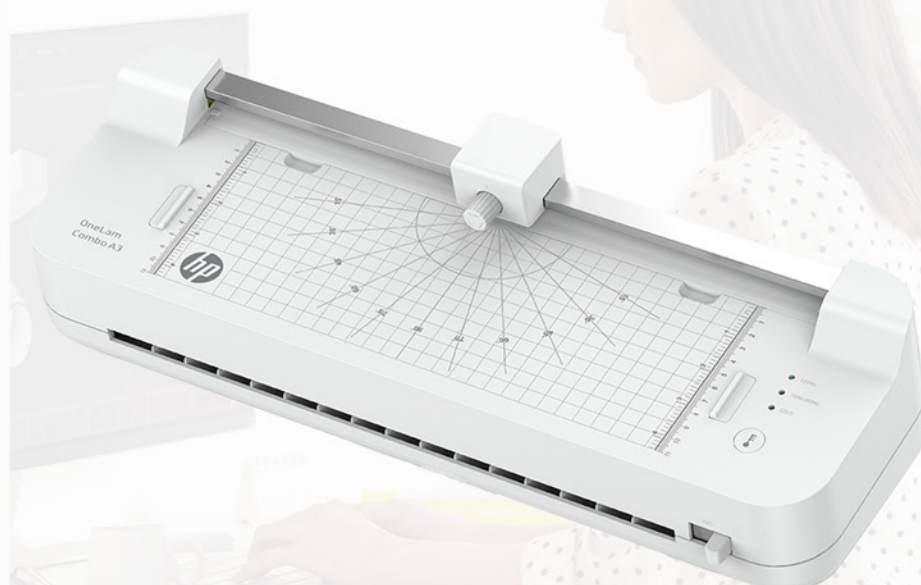

HP OneLam Combo A3 Laminator

Maximum size

Backloader

Automatic Standby

Hot and Cold laminating

Integrated trimmer

Corner rounder

HP OneLam

Compact laminators for your desk –
effortless and reliable laminating

Art.-Nr.: 3162

Technical specifications

Laminating size	From credit card size - max. 330 mm
Laminating range	75/80 - 125 mic
Maximum thickness	0,5 mm
Cold laminating	Yes
Roller Temperature	120 - 150 °C
Heating system	2 internally heated rollers, temperature controlled
Automatic Standby	30 min
Warm up time (75/80 mic)	2 - 4 min
Laminating speed	400 mm / min
Power	400 W
Current	1,74 A
Input	220 - 240 V / 50/60 Hz
With jam release (ABS) switch	
Insertion Guide	
Function buttons: On/Off, 125 mic, 75/80 mic, Cold	
Accessories: Trimmer integrated (straight, wavy and perforated cut), corner rounder, pouch set 15 sheets (3 x A4, 4 x A5, 4 x A6, 4 x B-CARD)	

Logistics data

	dimensions (mm)	weight (kg)
Unit	460 x 158 x 115	1,65
Packaging	490 x 160 x 201	2,14
Carton	512 x 418 x 345	9,25
Art. No.	3162	
Quantity/Carton (pcs)	4	
Barcode Unit	4030152031627	
Barcode Carton	4030152131624	