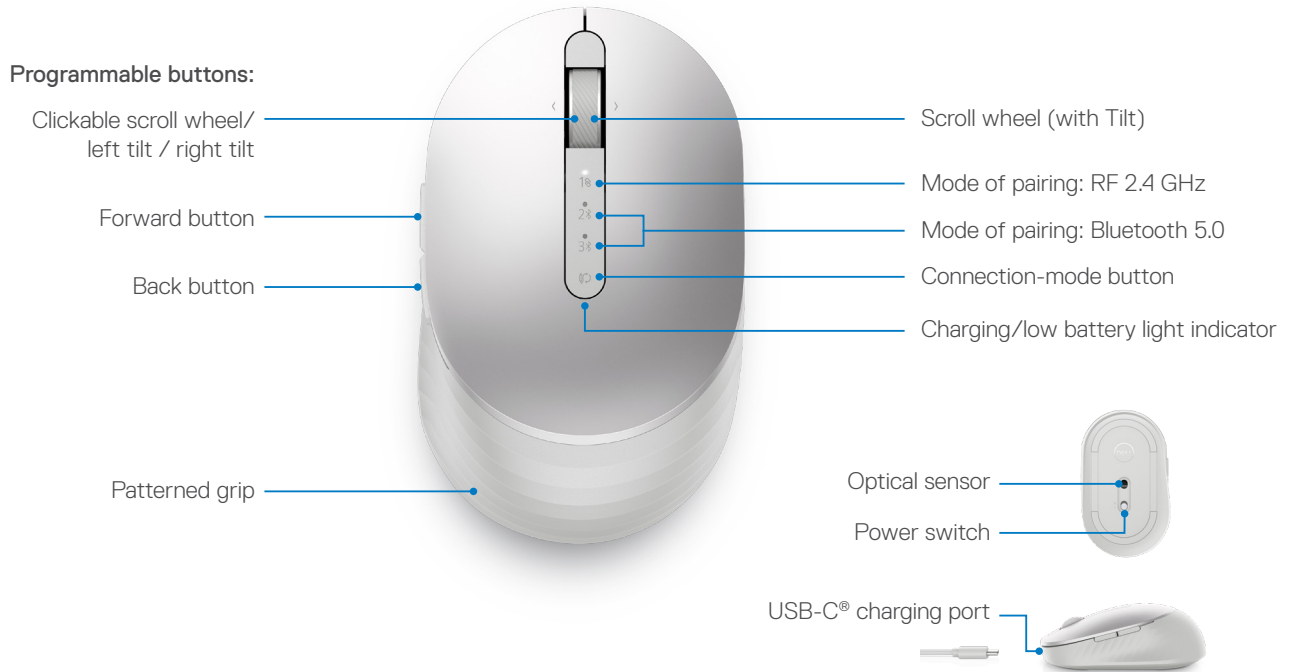

Features & Technical Specifications

Dell Premier Rechargeable Wireless Mouse – MS7421W

Color	Platinum Silver	OS Support	2.4GHz Windows 7, Windows 8.1 and 10; Mac; Linux (Red Hat Enterprise 8.0 /Ubuntu 18.4); Chrome; and Android OS
Connectivity	Wireless - 2.4GHz or Bluetooth 5.0⁴ Microsoft Swift Pair⁵		Bluetooth Windows 8.1 and 10; Mac; Linux (Red Hat Enterprise 8.0 /Ubuntu 18.4); Chrome; and Android OS
Battery Life	6 months¹		Dell Peripheral Manager (DPM) Windows 10 or later
Sensor	Optical LED		Dell Peripheral Manager (Windows compatible) - Pair devices - Program shortcut buttons - Adjust DPI - View battery/connectivity status - Firmware updates
Scroll	Mechanical		
Resolution (DPI)	1600 by default; Adjustable via Dell Peripheral Manager - 1000, 1600, 2400, 4000	Software	
Buttons	7		
Dimensions		Warranty	3-year Advanced Exchange Service²
Height	1.40 inches / 35.44 mm		
Length	4.00 inches / 101.76 mm	Package Content	Mouse USB-C charging cable (USB-C to USB-C) Documentation
Width	2.44 inches / 61.88 mm		
Charging Cable Length	39.4 inches / 1000 mm		
Weight	0.18 lbs / 80 g³		

Product availability varies by country. Contact your Dell representative or visit [Dell.com](https://www.dell.com) to learn more.

¹ Based on Dell analysis of battery life usage model calculations assuming non-continuous use during an 8-hour workday, Dec. 2020. Results vary depending on use, operating conditions and other factors.

² Replacement part/unit dispatched, if needed, following completion of phone/online diagnosis. Fee charged for failure to return defective unit. Availability varies.

³ Without charging cable

⁴ System requirement: Bluetooth Low Energy technology.

⁵ Compatible with Windows 10, version 1803 onwards.