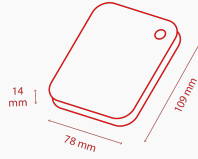

Product Specifications

Basic Specifications

Interface	USB 3.2 Gen1 (USB 2.0 compatible)
Max. transfer rate	~ 5.0 Gbit/s
File system	NTFS (MS Windows) Requires reformatting for Mac OS
Power	USB bus power (max. 900mA)
System requirements	Formatted NTFS for Microsoft® Windows® 10, Windows® 8.1, One free port of USB Type-C® Requires reformatting for macOS v11.5 / v11.2/v10.15/v10.14/v10.13/v10.12

Box Content

Box Content	Canvio Basics USB-C® USB 3.2 Gen1 cable (Type-C to Micro-B) User's manual (pre-installed on the hard drive)

Physical

Weight (approx.)	1 TB, 2 TB: 149 g 4 TB: 217,5 g
Dimensions	1 TB, 2 TB: 78 x 109 x 14 mm 4 TB: 78 x 109 x 19,5 mm
Enclosure	Matt

Product Range

Part number	Capacity	Color
HDTB440EKCCA	4 TB	Black
HDTB420EKCAA	2 TB	Black
HDTB410EKCAA	1 TB	Black

Logistical Information:

Box dimensions	111 x 38 x 141 mm
Box weight (gross)	230g (1TB, 2TB), 291g (4TB)
Master carton dimensions	123 x 205 x 165 mm
Master carton weight (gross)	1.28 kg (1TB, 2TB), 1.58kg (4TB)
Boxes per master carton	5
Pallet dimensions	1150 x 1150 x 130 mm
Pallet weight (net)	21 kg
Units per pallet	1350