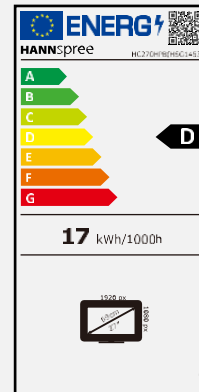

HC 270 HPB

68,6 cm / 27" Diagonal
LED Backlight – Format 16:9

- 27" 16:9 LED Backlight Monitor
- 1920 x 1080 Resolution Full HD 1080p
- Dual Input: HDMI + VGA
- Built-In Stereo Speakers
- Frameless Bezel Display
- Ultra-Slim Design and Super-Thin Profile
- Tilt and Wall-Mountable (VESA)
- Low Power Consumption
- External Power Adaptor
- Low Blue Light Mode
- Flicker Free

68,6 cm / 27"

Part. No.: HC 270 HPB

SIZE, RESOLUTION

27"
16:9 Aspect Ratio

Full HD
1920 x 1080

CONNECTIVITY, SPEAKER

HDMI
VGA

Built-In
Stereo Speaker

Display Size	68,6cm / 27" Diagonal
Panel Type	LED Backlight TN Panel
Aspect Ratio	16:9
Resolution (H x V)	1920 x 1080 Full HD
Brightness (Typ.)	250cd/m ²
Contrast (Typ.)	1.000:1 (Typical)
Contrast (Active)	10M:1 (Active)
Viewing Angle L/R; U/D	170° H – 160° V (CR > 10)
Response Time	5 msec
Pixel Pitch	0,3114 (H) x 0,3114 (V) mm
Panel Surface	Anti-Glare, Haze level 25%; Hard Coating 3H
Display Colors	16.7M Colors
Horizontal Frequency	30 ~ 83 kHz
Vertical Frequency	56 ~ 75 Hz
Max Display Frequency	1920 x 1080 @ 60Hz
Input 1	D-Sub (VGA)
Input 2	HDMI 1.4
Input 3	Audio In
Buil-in Speakers	Yes, 2W x 2
Power Consumption	On: 17W; Standby: 0,3W; Off: 0,3W
Power Range	External PSU DC: 12V – 4A Input: AC 100 ~ 240 Volt; 50 ~ 60 Hz
Product Dimensions	613,9 x 195,7 x 459,1 mm with stand (W x D x H) 613,9 x 40,7 x 358,7 mm without stand (W x D x H)
Packing Dimensions	675 x 101 x 431 mm (W x D x H)
Net / Gross Weight	3,65 Kg / 5,25 Kg

VESA Mounting	100 x 100 mm
Monitor Stand	Fixed Stand
Tilt / Kensington Lock	-5° ~ +10° (±2°) / Yes
Pivot / Swivel	- / -
Controls	MENU / EXIT / ▲ / ▼ / POWER
Color	Warm / Nature / Cool / User Modes
Preset Mode	Standard, ECO, Movie, Game Modes
Bezel & Color Plan	Front Bezel, Rear Cover: Black Color Base and Stand: Black Color
On Screen Display	7 OSD Languages
Accessory	Power Adaptor; Power Cable (1,5m); HDMI Cable (1,5m); Quick Start Guide; Warranty Card
Other Features	Low Blue Light Mode / Flicker Free