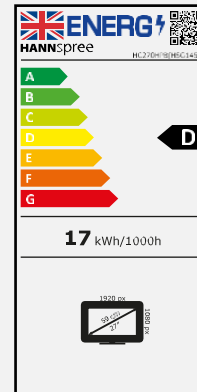

HC 270 HPB

68,6 cm / 27" Diagonal
LED Backlight – Format 16:9

- 27" 16:9 LED Backlight Monitor
- 1920 x 1080 Resolution Full HD 1080p
- Dual Input: HDMI + VGA
- Built-In Stereo Speakers
- Frameless Bezel Display
- Ultra-Slim Design and Super-Thin Profile
- Tilt and Wall-Mountable (VESA)
- Low Power Consumption
- External Power Adaptor
- Low Blue Light Mode
- Flicker Free

68,6 cm / 27"

Part. No.: HC 270 HPB

SIZE, RESOLUTION

27"
16:9 Aspect Ratio

Full HD
1920 x 1080

CONNECTIVITY, SPEAKER

HDMI
VGA

Built-In
Stereo Speaker

Display Size	68,6cm / 27" Diagonal
Panel Type	LED Backlight TN Panel
Aspect Ratio	16:9
Resolution (H x V)	1920 x 1080 Full HD
Brightness (Typ.)	250cd/m ²
Contrast (Typ.)	1.000:1 (Typical)
Contrast (Active)	10M:1 (Active)
Viewing Angle L/R; U/D	170° H – 160° V (CR > 10)
Response Time	5 msec
Pixel Pitch	0,3114 (H) x 0,3114 (V) mm
Panel Surface	Anti-Glare, Haze level 25%; Hard Coating 3H
Display Colors	16.7M Colors
Horizontal Frequency	30 ~ 83 kHz
Vertical Frequency	56 ~ 75 Hz
Max Display Frequency	1920 x 1080 @ 60Hz
Input 1	D-Sub (VGA)
Input 2	HDMI 1.4
Input 3	Audio In
Buil-in Speakers	Yes, 2W x 2
Power Consumption	On: 17W; Standby: 0,3W; Off: 0,3W
Power Range	External PSU DC: 12V – 4A Input: AC 100 ~ 240 Volt; 50 ~ 60 Hz
Product Dimensions	613,9 x 195,7 x 459,1 mm with stand (W x D x H) 613,9 x 40,7 x 358,7 mm without stand (W x D x H)
Packing Dimensions	675 x 101 x 431 mm (W x D x H)
Net / Gross Weight	3,65 Kg / 5,25 Kg

VESA Mounting	100 x 100 mm
Monitor Stand	Fixed Stand
Tilt / Kensington Lock	-5° ~ +10° (±2°) / Yes
Pivot / Swivel	- / -
Controls	MENU / EXIT / ▲ / ▼ / POWER
Color	Warm / Nature / Cool / User Modes
Preset Mode	Standard, ECO, Movie, Game Modes
Bezel & Color Plan	Front Bezel, Rear Cover: Black Color Base and Stand: Black Color
On Screen Display	7 OSD Languages
Accessory	Power Adaptor; Power Cable (1,5m); HDMI Cable (1,5m); Quick Start Guide; Warranty Card
Other Features	Low Blue Light Mode / Flicker Free