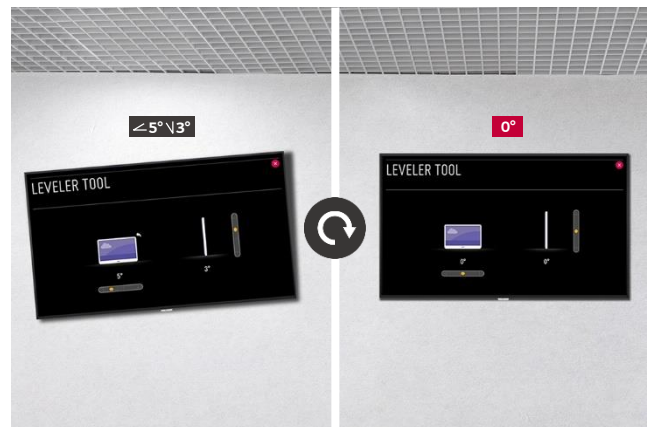

Fine Adjustment

This series is equipped with a "horizontal sensor" which shows users how the device is tilt, so that it can be precisely installed.