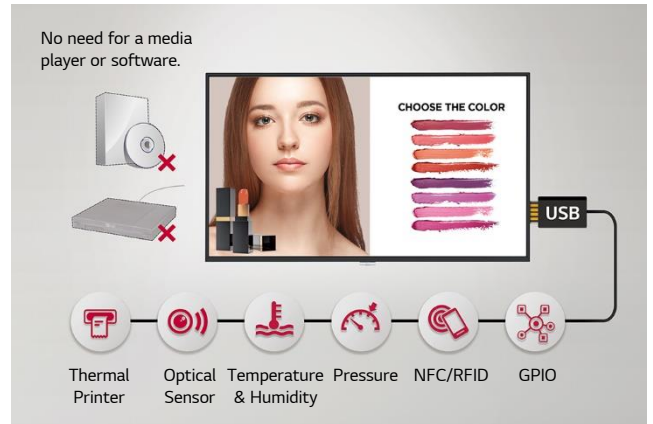

webOS SMART SIGNAGE PLATFORM

High-Performance with webOS

Built-in Quad Core SoC can execute several tasks at once while providing smooth content playback without the need for a media player. Also, LG webOS platform enhances user convenience with intuitive GUI and simple app development tools.

Various Sensor Applications

LG webOS smart signage platform easily supports connections with external sensors such as GPIO, NFC/RFID, temperature sensors, etc. via USB plug-in. The overall cost for maintenance is reduced as there's no need to purchase additional software or media players for creating value-added solutions.