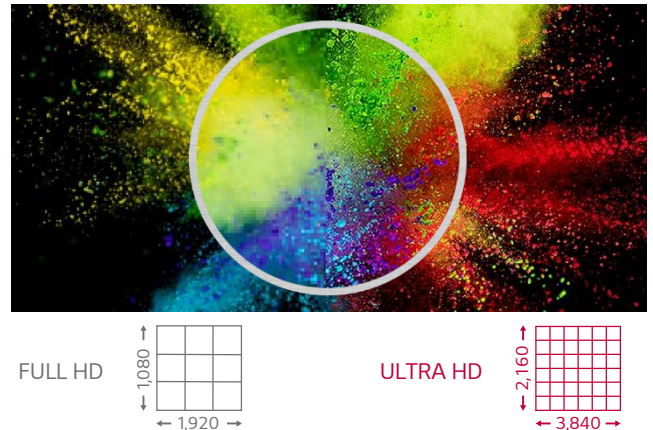

ULTRA HD Resolution

With the resolution that is 4 times higher than FHD, it makes the color and details of the contents more vivid and realistic. In addition, the wide viewing angle applied with an IPS panel, provides clear contents with no distortion.