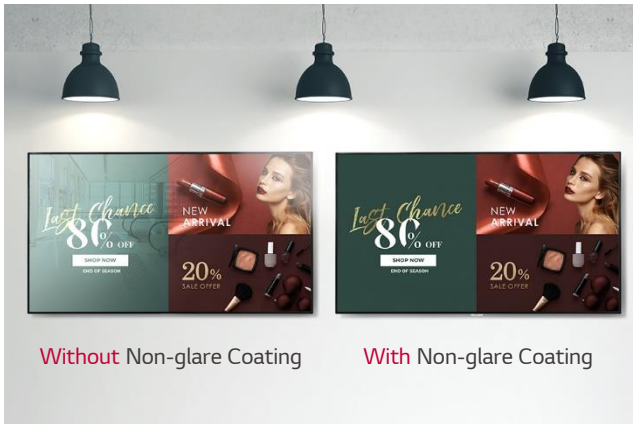

SUPERB PICTURE QUALITY

Clear View with Non-glare Coating

Viewers can be annoyed by unnecessary reflections when watching a screen under brightly lit conditions. The UH5F-H series has resolved such inconveniences by increasing the level of haze, which enhances visibility and text readability.