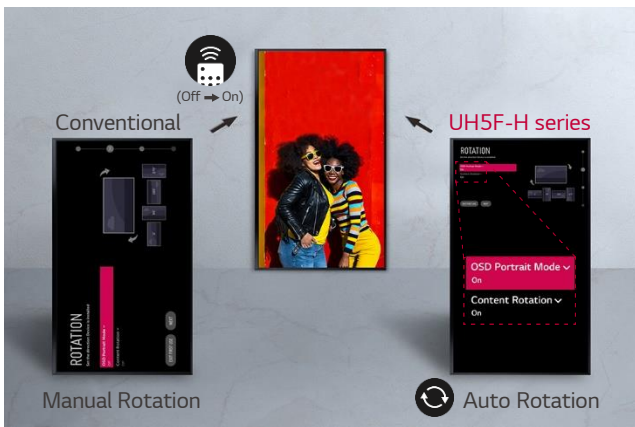

EASY INSTALLATION

Auto Screen Rotation

This series automatically detects its orientation (landscape or portrait mode) in the initial installation step, so manual rotation set-up process isn't required. The direction of OSD and background contents will be already set when you turn on a display at first.