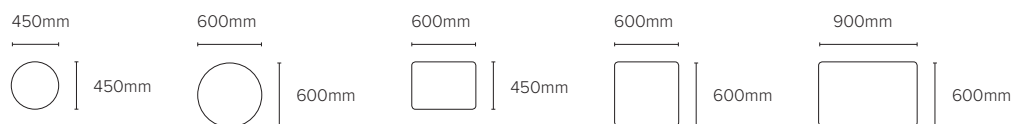

*Available in dark grey; subject to minimum quantities, for other color requests (pag. 6)

*Also available with square corners

*Customizable sizes

Article code	Name	Size w x h x d mm
SPD760202372	Wall Sculpo Round Dark Grey	Ø 450
SPD770202372	Wall Sculpo Round Dark Grey	Ø 600
SPD020202372	Wall Sculpo Rectangular Dark Grey	600 x 450 x 28
SPD400202372	Wall Sculpo Square Dark Grey	600 x 600 x 28
SPD030202372	Wall Sculpo Rectangular Dark Grey	900 x 600 x 28