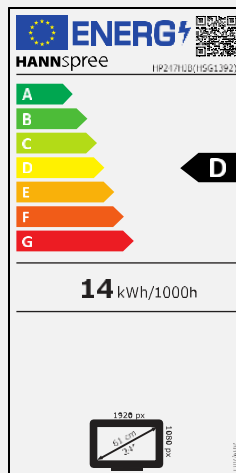

HP 247 HJB (REO - EEO)
60,45 cm / 23.8" Diagonal
LED Backlight – Format 16:9

- 23.8" 16:9 LED Backlight Monitor
- 1920 x 1080 Resolution Full HD 1080p
- 178° / 178° Ultra Wide Viewing Angle
- Dual Input: HDMI + VGA
- Built-In Stereo Speakers
- Super Slim Design and Thin Bezel
- Tilt and Wall-Mountable (VESA)
- Multi-Functional Height Adjustable Stand
- Pivot Function (90° Rotation) and Swivel
- External Power Adaptor
- Low Blue Light Mode
- Flicker Free

Display Size	60,45cm / 23.8" Diagonal
Panel Type	TFT – LED Backlight VA Panel (*)
Aspect Ratio	16:9
Resolution (H x V)	1920 x 1080 Full HD
Brightness (Typ.)	250cd/m ²
Contrast (Typ.)	3.000:1
Contrast (Active)	80.000.000:1
Viewing Angle L/R; U/D	178° H – 178° V (CR >10)
Response Time	5 msec (with OD)
Pixel Pitch	0,2745 (H) x 0,2745 (V) mm
Panel Surface	Anti-Glare, Haze 25%; Hardness 3H
Display Colors	16.7M Colors
Horizontal Frequency	30 ~ 83 kHz
Vertical Frequency	56 ~ 75 Hz
Max Display Frequency	1920 x 1080 @ 60Hz
Input 1	D-Sub (VGA)
Input 2	HDMI 1.4
Buil-in Speakers	Yes, 2W x 2; Earphone Jack NOTE: with VGA connection, you cannot enable the monitor speakers
Power Consumption	On: 14,4W; Stand-by: 0,4W; Off: 0,2W
AC Power Range	External PSU DC: 12V – 2,5A Input: AC 100 ~ 240 Volt; 50 ~ 60 Hz
Product Dimensions	538,8 x 239,9 x 486,7 ~ 606,7 mm (W x D x H)
Packing Dimensions	616 x 145 x 415 mm (W x D x H)
Net / Gross Weight	3,9 Kg / 5,6 Kg

VESA Mounting	100 x 100 mm
Monitor Stand	Height Adjustable Stand (range 120mm) Plastic Base
Tilt / Kensington Lock	-5° ~ 20° / Yes
Pivot / Swivel	Yes 90° Clockwise / Left: 45° - Right: 45°
Controls	Menu, (+), (-), AUTO, Power
Color	Warm, Natural, Cool, User Mode
Preset Mode	PC, Movie, Game, ECO Modes
On Screen Display	16 OSD Languages
Accessory	External Power Adaptor (1,5m); HDMI Cable (1,5m); Warranty Card; Quick Start Guide
Other Features	Low Blue Light Mode / Flicker Free