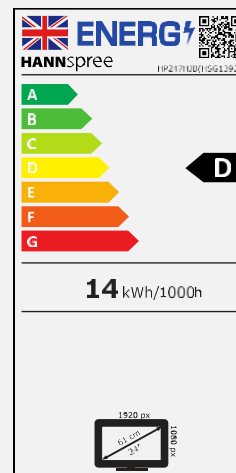

60,45 cm / 23.8"

Part. No.: HP 247 HJB

SIZE, RESOLUTION

23.8"
16:9 Aspect Ratio

Full HD
1920 x 1080

CONNECTIVITY, SPEAKER

HDMI
VGA

Built-In
Stereo Speaker

Display Size	60,45cm / 23.8" Diagonal
Panel Type	TFT – LED Backlight VA Panel (*)
Aspect Ratio	16:9
Resolution (H x V)	1920 x 1080 Full HD
Brightness (Typ.)	250cd/m ²
Contrast (Typ.)	3.000:1
Contrast (Active)	80.000.000:1
Viewing Angle L/R; U/D	178° H – 178° V (CR >10)
Response Time	5 msec (with OD)
Pixel Pitch	0,2745 (H) x 0,2745 (V) mm
Panel Surface	Anti-Glare, Haze 25%; Hardness 3H
Display Colors	16.7M Colors
Horizontal Frequency	30 ~ 83 kHz
Vertical Frequency	56 ~ 75 Hz
Max Display Frequency	1920 x 1080 @ 60Hz
Input 1	D-Sub (VGA)
Input 2	HDMI 1.4
Buil-in Speakers	Yes, 2W x 2; Earphone Jack NOTE: with VGA connection, you cannot enable the monitor speakers
Power Consumption	On: 14,4W; Stand-by: 0,4W; Off: 0,2W
AC Power Range	External PSU DC: 12V – 2,5A Input: AC 100 ~ 240 Volt; 50 ~ 60 Hz
Product Dimensions	538,8 x 239,9 x 486,7 ~ 606,7 mm (W x D x H)
Packing Dimensions	616 x 145 x 415 mm (W x D x H)
Net / Gross Weight	3,9 Kg / 5,6 Kg

VESA Mounting	100 x 100 mm
Monitor Stand	Height Adjustable Stand (range 120mm) Plastic Base
Tilt / Kensington Lock	-5° ~ 20° / Yes
Pivot / Swivel	Yes 90° Clockwise / Left: 45° - Right: 45°
Controls	Menu, (+), (-), AUTO, Power
Color	Warm, Natural, Cool, User Mode
Preset Mode	PC, Movie, Game, ECO Modes
On Screen Display	16 OSD Languages
Accessory	External Power Adaptor (1,5m); HDMI Cable (1,5m); Warranty Card; Quick Start Guide
Other Features	Low Blue Light Mode / Flicker Free