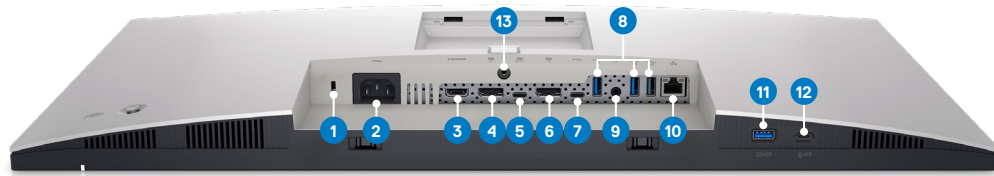

Style meets function: Crafted with a premium platinum silver finish, this sleek monitor features a small base and an elegant cable management system that hides cords within the monitor riser. Navigate the menu and adjust screen settings with the easy-to-use joystick control. Snap on the optional Dell Slim Soundbar (SB521A) for exceptional sound.

Connectivity and Accessories

DELL ULTRASHARP 27 USB-C HUB MONITOR | U2722DE

Purposeful design, built for ergonomic comfort.

Connectivity

- | | | | |
|----------------------|--|--|---|
| 1 Security lock slot | 4 DisplayPort | 7 USB-C Upstream port (data only) | 10 RJ45 port |
| 2 Power connector | 5 USB-C Upstream port (video and data, up to 90W power delivery) | 8 Super speed USB 10Gbps (USB 3.2 Gen2) Type-A Downstream port (3) | 11 Super speed USB 10Gbps (USB 3.2 Gen2) Type-A Downstream port with Power Charging |
| 3 HDMI port | 6 DisplayPort (out) | 9 Audio line-out port ¹⁵ | 12 USB-C Downstream port (10Gbps, 15W) |
| | | | 13 Stand lock |