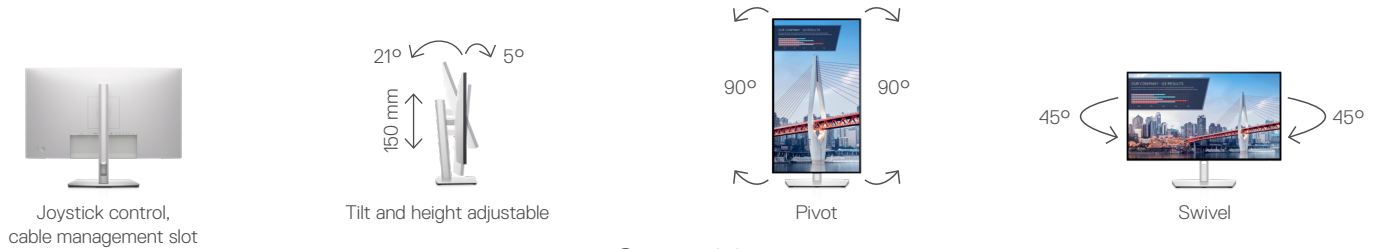

Connectivity and Accessories

DELL ULTRASHARP 27 USB-C HUB MONITOR | U2722DE

Purposeful design, built for ergonomic comfort.

Connectivity

- | | | | |
|----------------------|--|--|---|
| 1 Security lock slot | 4 DisplayPort | 7 USB-C Upstream port (data only) | 10 RJ45 port |
| 2 Power connector | 5 USB-C Upstream port (video and data, up to 90W power delivery) | 8 Super speed USB 10Gbps (USB 3.2 Gen2) Type-A Downstream port (3) | 11 Super speed USB 10Gbps (USB 3.2 Gen2) Type-A Downstream port with Power Charging |
| 3 HDMI port | 6 DisplayPort (out) | 9 Audio line-out port ¹⁵ | 12 USB-C Downstream port (10Gbps, 15W) |
| | | | 13 Stand lock |

RECOMMENDED ACCESSORIES

DELL DUAL MONITOR ARM | MDA20

This comprehensive dual monitor and system mounting solution keeps your desk clutter-free. It is the world's first monitor arm that offers swivel angle adjustment with a flip of the switch.**