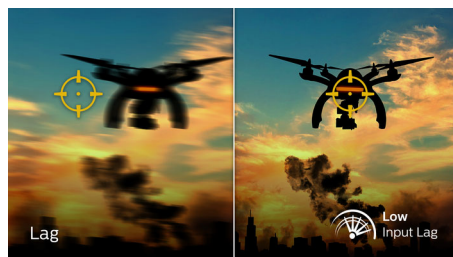

Low Input Lag

Input lag is the amount of time that elapses between performing an action with connected devices and seeing the result on screen. Low input lag reduces the time delay between entering a command from your devices to monitor, greatly improve on playing twitch-sensitive video games, particularly important to whom plays fast-paced, competitive games.