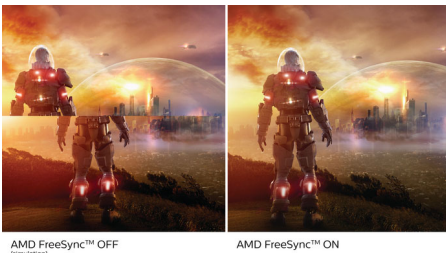

AMD FreeSync™ Premium

Gaming shouldn't be a choice between choppy gameplay or broken frames. AMD FreeSync™ Premium equips serious gamers with a fluid, tear-free gameplay experience at peak performance. There are no compromises, game confidently with a high refresh rate, low framerate compensation, and low latency.