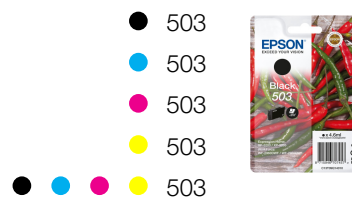

Expression Home XP-5200

WHAT'S IN THE BOX

- Individual Ink Cartridges
- Main unit
- Power cable
- Setup guide
- Warranty document

INK CARTRIDGE COMPATIBILITY

INK YIELD DATA

	Chillies 503	Chillies 503XL
Black	210 pages*	550 pages*
Cyan, Magenta, Yellow	165 pages*	470 pages*