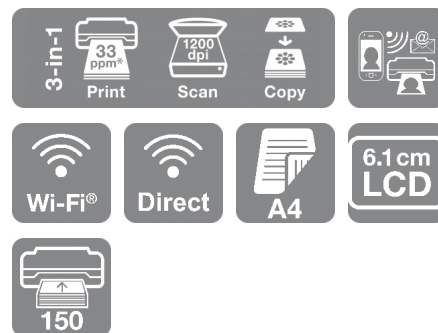

Expression Home XP-5200

DATASHEET / BROCHURE

Compact and stylish, this multifunction printer is sure to impress with individual inks, mobile printing and A4 double-sided printing.

This stylish and compact all-in-one looks great from every angle. Discover how easy everyday tasks can be with A4 double-sided printing, an up to 150-sheet front-loading paper cassette and a large 6.1cm LCD screen. Print from almost anywhere using Epson's mobile printing¹ solutions. It is also compatible with Apple AirPrint².

Stylish and space-saving

This affordable model efficiently uses your space combining print, scan and copying facilities in one.

Easy to use

The XP-5200 is versatile with Wi-Fi for printing and scanning wirelessly and Wi-Fi Direct for printing without a wireless network. Copy and print without a computer using its 6.1cm LCD screen, use paper efficiently with A4 double-sided printing and minimise refills with the 150-sheet paper cassette.