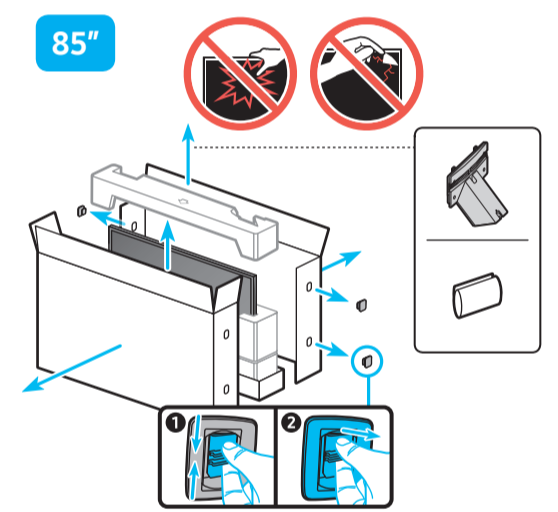

SAMSUNG

Unpacking and Installation Guide
 Guide de déballage et d'installation
 Guía de desembalaje e instalación
 Manual de desempacotamento e instalação
 Auspacken und Installationsanleitung
 Guida al disimballaggio e all'installazione

	A	B	C	D	E	F	G	H
50Q8*C	43.9 inches (1114.2 mm) (111.42 cm)	25.7 inches (652.2 mm) (65.22 cm)	1.9 inches (47.8 mm) (4.78 cm)	27.7 inches (703.9 mm) (70.39 cm)	9.3 inches (237.0 mm) (23.70 cm)	49.5 inches (125 cm)	30.0 lbs (13.6 kg)	40.0 lbs (18.2 kg)
55Q8*C	48.3 inches (1227.6 mm) (122.76 cm)	27.8 inches (706.2 mm) (70.62 cm)	1.8 inches (46.9 mm) (4.69 cm)	30.2 inches (768.0 mm) (76.80 cm)	10.0 inches (253.0 mm) (25.30 cm)	54.6 inches (138 cm)	37.7 lbs (17.1 kg)	43.7 lbs (19.8 kg)
65Q8*C	56.9 inches (1446.5 mm) (144.65 cm)	32.6 inches (829.3 mm) (82.93 cm)	1.8 inches (46.3 mm) (4.63 cm)	35.1 inches (891.3 mm) (89.13 cm)	11.2 inches (285.7 mm) (28.57 cm)	64.5 inches (163 cm)	50.5 lbs (22.9kg)	57.5 lbs (26.1 kg)
75Q8*C	65.8 inches (1670.6 mm) (167.06 cm)	37.7 inches (958.5 mm) (95.85 cm)	1.8 inches (46.7 mm) (4.67 cm)	40.1 inches (1018.9 mm) (101.89 cm)	12.3 inches (313.5 mm) (31.35 cm)	74.5 inches (189 cm)	72.1 lbs (32.7 kg)	83.6 lbs (37.9 kg)
85Q8*C	74.5 inches (1892.8 mm) (189.28 cm)	42.6 inches (1082.8 mm) (108.28 cm)	1.9 inches (47.1 mm) (4.71 cm)	45.0 inches (1143.8 mm) (114.38 cm)	12.9 inches (326.6 mm) (32.66 cm)	84.5 inches (214 cm)	91.5 lbs (41.5 kg)	104.1 lbs (47.2 kg)

*: 0-9, A-Z

	VESA A x B (mm)	C (mm)	D x 4
50Q8*C	200 x 200	20-22	M8
55Q8*C			
65Q8*C	400 x 300	17-19	
75Q8*C	400 x 400		
85Q8*C	600 x 400	16-18	

*: 0-9, A-Z