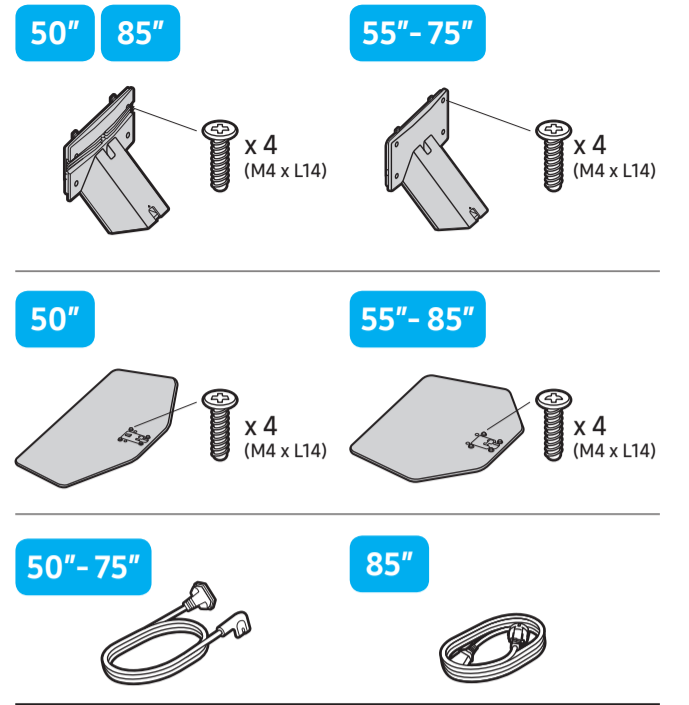

	A	B	C	D	E	F	G	H
50Q8*C	43.9 inches (1114.2 mm) (111.42 cm)	25.7 inches (652.2 mm) (65.22 cm)	1.9 inches (47.8 mm) (4.78 cm)	27.7 inches (703.9 mm) (70.39 cm)	9.3 inches (237.0 mm) (23.70 cm)	49.5 inches (125 cm)	30.0 lbs (13.6 kg)	40.0 lbs (18.2 kg)
55Q8*C	48.3 inches (1227.6 mm) (122.76 cm)	27.8 inches (706.2 mm) (70.62 cm)	1.8 inches (46.9 mm) (4.69 cm)	30.2 inches (768.0 mm) (76.80 cm)	10.0 inches (253.0 mm) (25.30 cm)	54.6 inches (138 cm)	37.7 lbs (17.1 kg)	43.7 lbs (19.8 kg)
65Q8*C	56.9 inches (1446.5 mm) (144.65 cm)	32.6 inches (829.3 mm) (82.93 cm)	1.8 inches (46.3 mm) (4.63 cm)	35.1 inches (891.3 mm) (89.13 cm)	11.2 inches (285.7 mm) (28.57 cm)	64.5 inches (163 cm)	50.5 lbs (22.9kg)	57.5 lbs (26.1 kg)
75Q8*C	65.8 inches (1670.6 mm) (167.06 cm)	37.7 inches (958.5 mm) (95.85 cm)	1.8 inches (46.7 mm) (4.67 cm)	40.1 inches (1018.9 mm) (101.89 cm)	12.3 inches (313.5 mm) (31.35 cm)	74.5 inches (189 cm)	72.1 lbs (32.7 kg)	83.6 lbs (37.9 kg)
85Q8*C	74.5 inches (1892.8 mm) (189.28 cm)	42.6 inches (1082.8 mm) (108.28 cm)	1.9 inches (47.1 mm) (4.71 cm)	45.0 inches (1143.8 mm) (114.38 cm)	12.9 inches (326.6 mm) (32.66 cm)	84.5 inches (214 cm)	91.5 lbs (41.5 kg)	104.1 lbs (47.2 kg)

*: 0-9, A-Z

	VESA A x B (mm)	C (mm)	D x 4
50Q8*C	200 x 200	20-22	M8
55Q8*C			
65Q8*C	400 x 300	17-19	
75Q8*C	400 x 400		
85Q8*C	600 x 400	16-18	

*: 0-9, A-Z