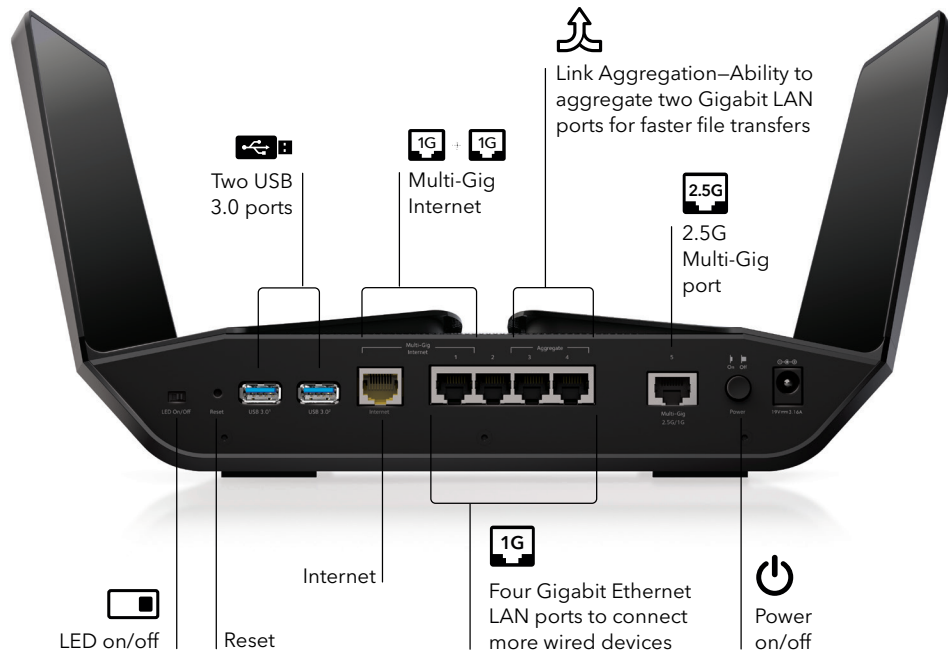

Connection Diagram