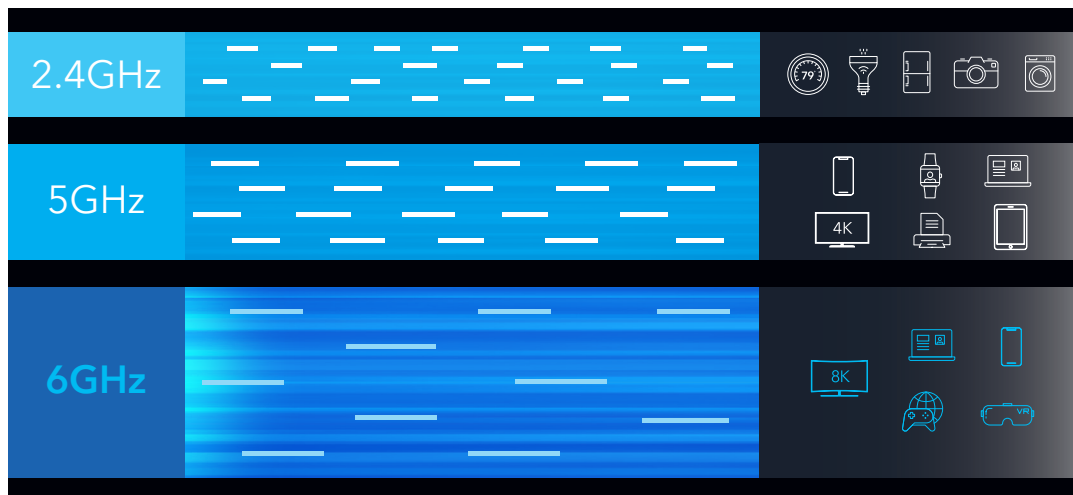

WiFi 6E: Expanding WiFi with New Speeds

Introducing WiFi 6E, delivering the smoothest and fastest streaming, eLearning, video conferencing, and gaming experience. Now you can have all the power of 6th-generation WiFi plus expanded speeds, connections, and capacity thanks to a completely new and wider 6GHz WiFi band with more WiFi channels.

- **New 6GHz WiFi Band**—Exclusive access for only devices supporting the new 6GHz band means less congestion and faster speed
- **More Spectrum**—Up to 200% more spectrum than dual band (2.4GHz & 5GHz) WiFi to WiFi 6E devices
- **More High-Bandwidth WiFi Channels**—Up to 3.5X more high-bandwidth 160MHz WiFi channels for applications such as your 8K video streaming
- **Ultra-Low Latency**—Less traffic on the 6GHz band gives you lower latency for your AR/VR gaming and other WiFi-intense applications
- **Cutting-Edge WPA3 Security**—The latest WiFi security protocol to keep your family and network safe

WiFi 6E delivers more bandwidth for new devices