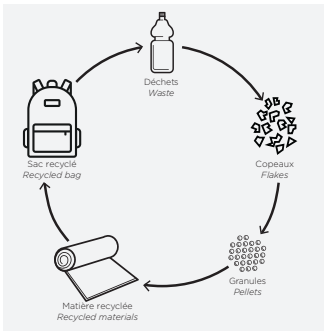

PLUS-PRODUCTS

Recycled materials