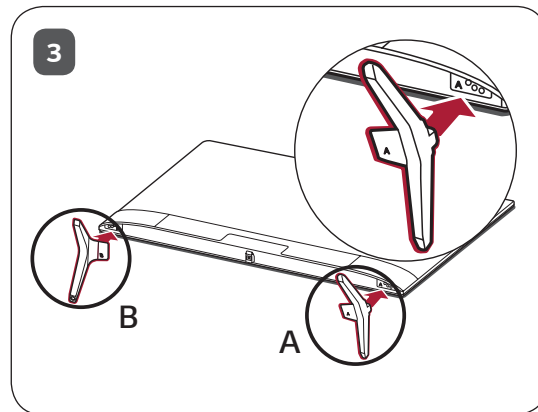

Hrvatski

- Pročitajte **Sigurnost i reference**.
- Možete preuzeti detaljnije informacije na našoj web stranici tako da unesete cijeli broj modela.
- Informacije o napajanju i potrošnji energije potražite na oznaci koja se nalazi na proizvodu.

Español

- Leer **Seguridad y Referencias**.
- Puede descargar información más detallada desde nuestro sitio web introduciendo el número de modelo completo.
- Para obtener información acerca de la fuente de alimentación y el consumo de energía, consulte la etiqueta del producto.

Slovenščina

- Preberite **Varnostne informacije in napotki**.
- Bolj podrobne informacije lahko prenesete z našega spletnega mesta, tako da vnesete celotno številko modela.
- Podatke o napajanju in porabi energije si oglejte na nalepki izdelka.