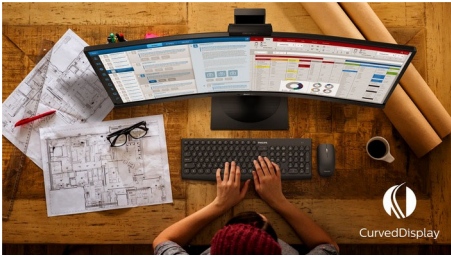

## Curved display design

Desktop monitors offer a personal user experience, which suits a curved design very well. The curved screen provides a pleasant yet subtle immersion effect, which focuses on you at the centre of your desk.