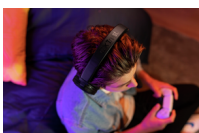

24715_pictures_productinuse_visual_2.jpg

ImageWidth: 4.000 px
ImageHeight: 2.667 px
ImageResolution: 300 dpi