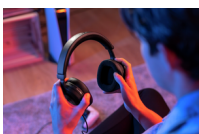

24715_pictures_productinuse_visual_3.jpg

ImageWidth: 4.000 px
ImageHeight: 2.667 px
ImageResolution: 300 dpi