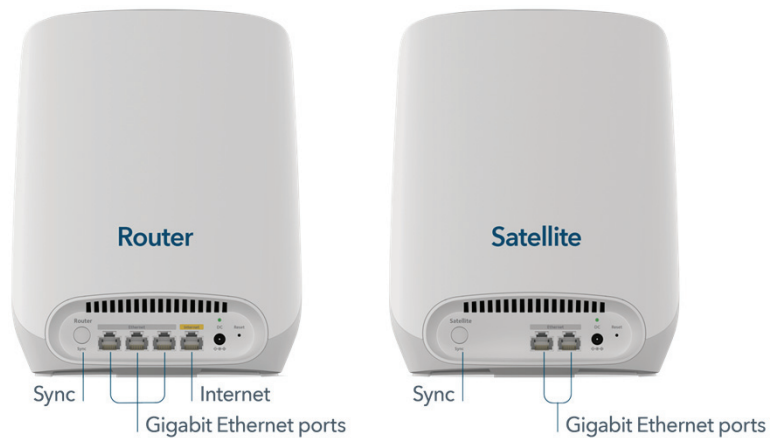

Whole Home Tri-band Mesh WiFi 6 System

Package Contents

- One (1) Orbi Router (RBR760)
- Two (2) Orbi Satellites (RBS760)
- One (1) 6.6 ft (2m) Ethernet cable
- Three (3) power adapters
- Quick start guide

System Requirements

- High-speed Internet connection to existing modem or gateway

Warranty & Support

- 90-day complimentary technical support following purchase from a NETGEAR authorized reseller
- www.netgear.com/warranty

Physical Specifications

- Dimensions: 8.3 x 6.6 x 2.5 in (211 x 168 x 64 mm) each
- Weight: 1.6 lb (0.72 kg) each

Connection Diagram

This product comes with a limited warranty that is valid only if purchased from a NETGEAR authorized reseller.

*90-day complimentary technical support following purchase from a NETGEAR authorized reseller.

† Maximum wireless signal rate derived from IEEE® 802.11 specifications. Actual data throughput and wireless coverage will vary and be lowered by network and environmental conditions, including network traffic volume, device limitations, and building construction. NETGEAR makes no representations or warranties about this product's compatibility with future standards. Up to 5.4Gbps wireless speeds achieved when connecting to other 802.11ax 5.4Gbps devices.

Wireless speeds are country-specific, as certain WiFi band channels may not be available in some countries.

¹ NETGEAR Armor™ is free during the trial period. A yearly subscription, after the trial period, protects all of your connected devices. Visit www.netgear.com/armor

² NETGEAR Smart Parental Controls™ fees apply for a Premium Plan. Visit www.netgear.com/spc for more information.

☞ MU-MIMO capability requires both router and client device to support MU-MIMO.

For indoor use only.

For regulatory compliance information, visit www.netgear.com/about/regulatory.

NETGEAR, the NETGEAR Logo, NETGEAR Armor, NETGEAR Parental Controls and Nighthawk are trademarks of NETGEAR, Inc. Mac, Mac OS, the Mac logo, and iPhone are trademarks of Apple Inc. App Store is a service mark of Apple Inc., registered in the U.S. and other countries. Any other trademarks mentioned herein are for reference purposes only. ©2024 NETGEAR, Inc.