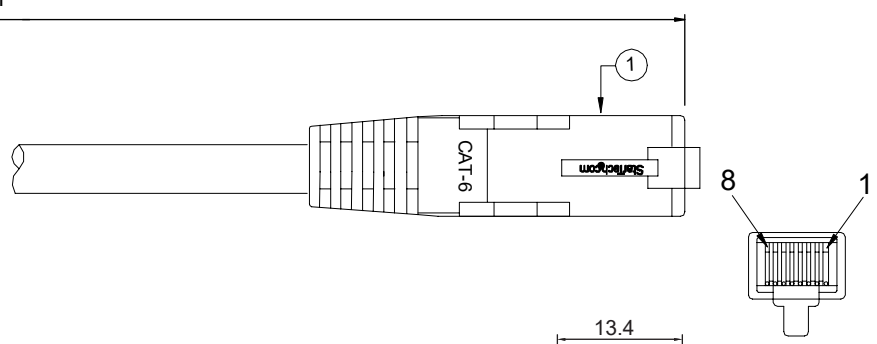

PLUG A

L1

PLUG B

(A). *PIN OUT* 568B (Standard)

PLUG A	PLUG B
(White/Orange) 1	1 (White/Orange)
(Orange) 2	2 (Orange)
(White/Green) 3	3 (White/Green)
(Blue) 4	4 (Blue)
(White/Blue) 5	5 (White/Blue)
(Green) 6	6 (Green)
(White/Brown) 7	7 (White/Brown)
(Brown) 8	8 (Brown)

NOTE:
see page 2 for SKU list

MOLDING: PVC	3	THIRD ANGLE PROJECTION 			
Cable Structure: U/UTP 24AWG 4 PAIR PATCH CABLE CAT6	2				
JACKET: LSZH OD: 6.0mm	1	GENERAL NOTES DIMENSIONS ARE IN MM - DO NOT SCALE THIS DOCUMENT CONTAINS CONFIDENTIAL, PROPRIETARY INFORMATION THAT IS PROPERTY OF STARTECH.COM	PRODUCT ID	N6LPATCHxy	
RJ-45, PLUG 8P8C, Un-shielded			DESCRIPTION	CAT6 UTP Snagless Patch cable - LSZH	
PIN GOLD PLATED 50Micro-inch ,2 Prongs, UL94V-0	ITEM.	DO NOT SCALE	SHEET: 1 OF: 2	UPLOAD DATE: 12/24/2020	
MATERIALS LIST & SPEC. DESCRIPTION					

SKU	LENGTH (x)	COLOR (y)
N6LPATCH6INBL	152 ⁺¹⁵ ₋₀ mm	BLUE
N6LPATCH6INBK		BLACK
N6LPATCH6INGR		GRAY
N6LPATCH1BL	304 ⁺²⁰ ₋₀ mm	BLUE
N6LPATCH1BK		BLACK
N6LPATCH1GR		GRAY
N6LPATCH50CMBL	500 ⁺²⁰ ₋₀ mm	BLUE
N6LPATCH50CMBK		BLACK
N6LPATCH50CMGR		GRAY
N6LPATCH3BL	914 ⁺²⁰ ₋₀ mm	BLUE
N6LPATCH3BK		BLACK
N6LPATCH3GR		GRAY
N6LPATCH1MBL	1000 ⁺²⁰ ₋₀ mm	BLUE
N6LPATCH1MBK		BLACK
N6LPATCH1MGR		GRAY
N6LPATCH6BL	1828 ⁺²⁵ ₋₀ mm	BLUE
N6LPATCH6BK		BLACK
N6LPATCH6GR		GRAY
N6LPATCH2MBL	2000 ⁺³⁰ ₋₀ mm	BLUE
N6LPATCH2MBK		BLACK
N6LPATCH2MGR		GRAY
N6LPATCH3MBL	3000 ⁺³⁰ ₋₀ mm	BLUE
N6LPATCH3MBK		BLACK
N6LPATCH3MGR		GRAY
N6LPATCH10BL	3048 ⁺³⁰ ₋₀ mm	BLUE
N6LPATCH10BK		BLACK
N6LPATCH10GR		GRAY
N6LPATCH15BL	4572 ⁺⁴⁰ ₋₀ mm	BLUE
N6LPATCH15BK		BLACK
N6LPATCH15GR		GRAY
N6LPATCH5MBL	5000 ⁺⁴⁰ ₋₀ mm	BLUE
N6LPATCH5MBK		BLACK
N6LPATCH5MGR		GRAY

N6LPATCH - - - x - - - y
 (main prefix) (length) (color)

THIRD ANGLE PROJECTION

GENERAL NOTES

DIMENSIONS ARE IN MM - DO NOT SCALE
 THIS DOCUMENT CONTAINS CONFIDENTIAL,
 PROPRIETARY INFORMATION THAT IS
 PROPERTY OF STARTECH.COM