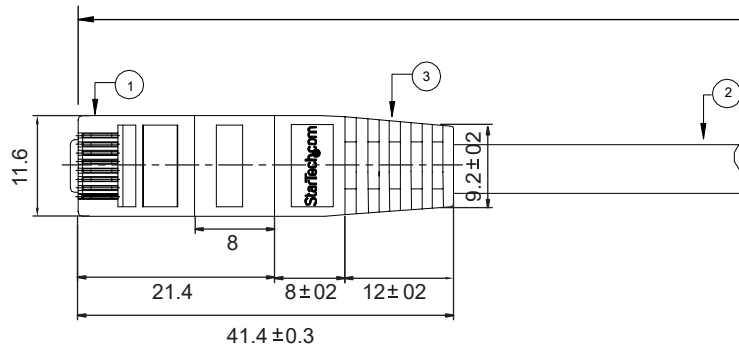

PLUG A

L1

PLUG B

(A). *PIN OUT* 568B (Standard)

PLUG A	PLUG B
(White/Orange) 1	1 (White/Orange)
(Orange) 2	2 (Orange)
(White/Green) 3	3 (White/Green)
(Blue) 4	4 (Blue)
(White/Blue) 5	5 (White/Blue)
(Green) 6	6 (Green)
(White/Brown) 7	7 (White/Brown)
(Brown) 8	8 (Brown)

NOTE:
see page 2 for SKU list

MOLDING: PVC	3	THIRD ANGLE PROJECTION 			
Cable Structure: U/UTP 24AWG 4 PAIR PATCH CABLE CAT6	2				
JACKET: LSZH OD: 6.0mm	1	GENERAL NOTES DIMENSIONS ARE IN MM - DO NOT SCALE THIS DOCUMENT CONTAINS CONFIDENTIAL, PROPRIETARY INFORMATION THAT IS PROPERTY OF STARTECH.COM	PRODUCT ID	N6LPATCHxy	
RJ-45, PLUG 8P8C, Un-shielded			DESCRIPTION	CAT6 UTP Snagless Patch cable - LSZH	
PIN GOLD PLATED 50Micro-inch ,2 Prongs, UL94V-0	ITEM.	DO NOT SCALE	SHEET: 1 OF: 2	UPLOAD DATE: 12/24/2020	
MATERIALS LIST & SPEC. DESCRIPTION					

N6LPATCH - - - x - - - y
 (main prefix) (length) (color)

THIRD ANGLE PROJECTION

GENERAL NOTES

DIMENSIONS ARE IN MM - DO NOT SCALE
 THIS DOCUMENT CONTAINS CONFIDENTIAL,
 PROPRIETARY INFORMATION THAT IS
 PROPERTY OF STARTECH.COM