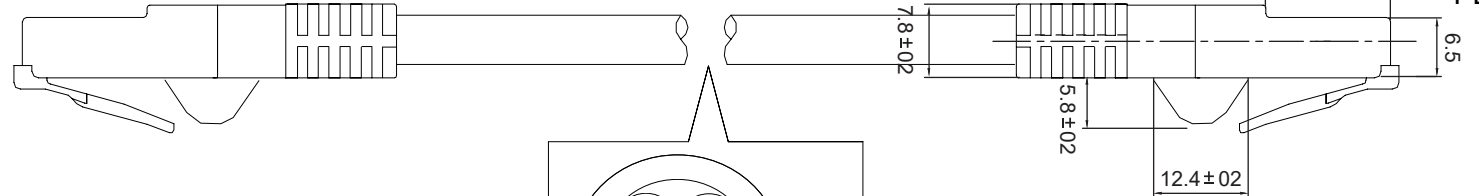

PLUG A

L1

PLUG B

(A). *PIN OUT* 568B (Standard)

PLUG A	PLUG B
(White/Orange) 1	1 (White/Orange)
(Orange) 2	2 (Orange)
(White/Green) 3	3 (White/Green)
(Blue) 4	4 (Blue)
(White/Blue) 5	5 (White/Blue)
(Green) 6	6 (Green)
(White/Brown) 7	7 (White/Brown)
(Brown) 8	8 (Brown)

NOTE:
see page 2 for SKU list

MOLDING: PVC	3	THIRD ANGLE PROJECTION 			
Cable Structure: U/UTP 24AWG 4 PAIR PATCH CABLE CAT6	2				
JACKET: LSZH OD: 6.0mm	1	GENERAL NOTES DIMENSIONS ARE IN MM - DO NOT SCALE THIS DOCUMENT CONTAINS CONFIDENTIAL, PROPRIETARY INFORMATION THAT IS PROPERTY OF STARTECH.COM	PRODUCT ID	N6LPATCHxy	
RJ-45, PLUG 8P8C, Un-shielded			DESCRIPTION	CAT6 UTP Snagless Patch cable - LSZH	
PIN GOLD PLATED 50Micro-inch ,2 Prongs, UL94V-0	ITEM.	DO NOT SCALE	SHEET: 1 OF: 2	UPLOAD DATE: 12/24/2020	
MATERIALS LIST & SPEC. DESCRIPTION					

SKU	LENGTH (x)	COLOR (y)
N6LPATCH6INBL	152 ⁺¹⁵ ₋₀ mm	BLUE
N6LPATCH6INBK		BLACK
N6LPATCH6INGR		GRAY
N6LPATCH1BL	304 ⁺²⁰ ₋₀ mm	BLUE
N6LPATCH1BK		BLACK
N6LPATCH1GR		GRAY
N6LPATCH50CMBL	500 ⁺²⁰ ₋₀ mm	BLUE
N6LPATCH50CMBK		BLACK
N6LPATCH50CMGR		GRAY
N6LPATCH3BL	914 ⁺²⁰ ₋₀ mm	BLUE
N6LPATCH3BK		BLACK
N6LPATCH3GR		GRAY
N6LPATCH1MBL	1000 ⁺²⁰ ₋₀ mm	BLUE
N6LPATCH1MBK		BLACK
N6LPATCH1MGR		GRAY
N6LPATCH6BL	1828 ⁺²⁵ ₋₀ mm	BLUE
N6LPATCH6BK		BLACK
N6LPATCH6GR		GRAY
N6LPATCH2MBL	2000 ⁺³⁰ ₋₀ mm	BLUE
N6LPATCH2MBK		BLACK
N6LPATCH2MGR		GRAY
N6LPATCH3MBL	3000 ⁺³⁰ ₋₀ mm	BLUE
N6LPATCH3MBK		BLACK
N6LPATCH3MGR		GRAY
N6LPATCH10BL	3048 ⁺³⁰ ₋₀ mm	BLUE
N6LPATCH10BK		BLACK
N6LPATCH10GR		GRAY
N6LPATCH15BL	4572 ⁺⁴⁰ ₋₀ mm	BLUE
N6LPATCH15BK		BLACK
N6LPATCH15GR		GRAY
N6LPATCH5MBL	5000 ⁺⁴⁰ ₋₀ mm	BLUE
N6LPATCH5MBK		BLACK
N6LPATCH5MGR		GRAY