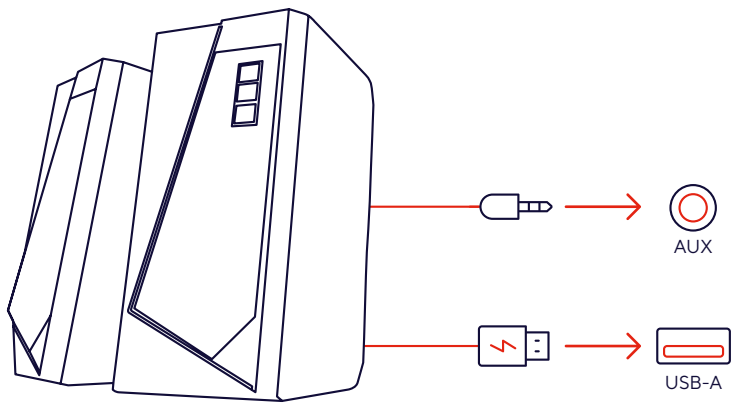

1.

2.

1. RAINBOW
2. DROP
3. CYCLE
4. RED
5. GREEN
6. BLUE