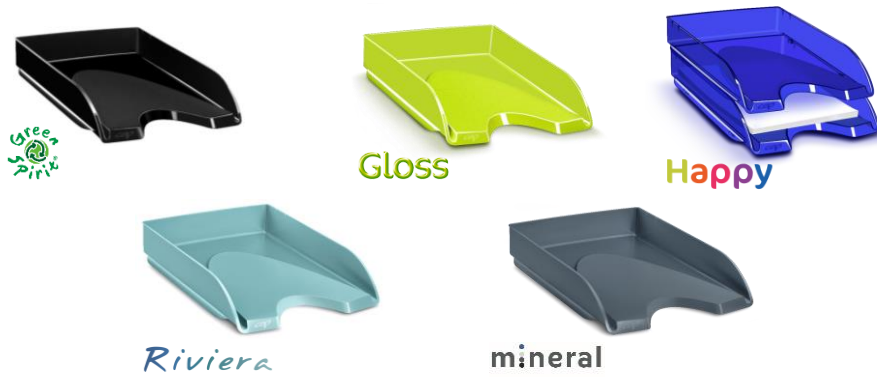

Letter Tray
Ref. 200+