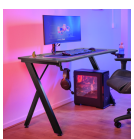

25420_pictures_productinuse_visual_3.jpg

ImageWidth: 7.580 px
ImageHeight: 7.707 px
ImageResolution: 300 dpi