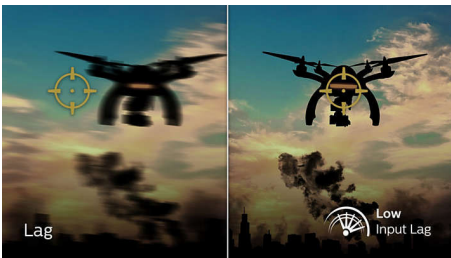

PHILIPS

Highlights

180 Hz Gaming

You play intense, competitive gaming. You demand display with lag-free, ultra-smooth images. This display redraws the screen image up to 180 times per second, effectively faster than a standard display. A lower frame rate can make enemies appear to jump from spot to spot on the screen, making them difficult targets to hit. With a 180 Hz frame rate, you get those critical missing images on the screen which show enemy movement in ultra-smooth motion so you can easily target enemies. With ultra-low input lag and no screen tearing, this Philips display is your perfect gaming partner.

Low input lag

Input lag is the amount of time that elapses between performing an action with connected devices and seeing the result on screen. Low input lag reduces the time delay between entering a command from your devices to monitor, greatly improving play on twitch-sensitive video games, particularly important for playing fast-paced, competitive games.