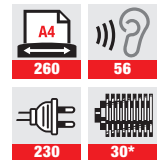

W/D/H 49 x 44 x 90 cm

100 CP5 | 100CP6 | 100 CP7

\*CP6,  
CP7 / 2

**EcoLogic**

Model	Shred size		Security level DIN 66 399						Shredding capacity* sheets		Cutting speed m/s	Throughput** sheets/min		Also shreds:				
	mm	l	P	F	O	T	H	E	70 g/m <sup>2</sup>	80 g/m <sup>2</sup>		70 g/m <sup>2</sup>	80 g/m <sup>2</sup>	✂	🔊	📁	📄	
100 SP2	3.8	100	5+	2	-	-	2*	-	-	23-25	19-21	0.14	707	594	✓	-	✓	-
100 CP4	3.8 x 36	100	5+	4	1	-	4*	-	-	22-24	19-21	0.14	566	481	✓	-	✓	-
100 CP5	1.9 x 15	100	5+	5	2	-	-	-	-	13-15	11-13	0.14	424	368	✓	-	✓	-
* only ID cards																		
<b>High Security Shredder</b>																		
100 CP6	0.8 x 12	100	5+	6	3	-	6	-	-	8-10	7-9	0.14	283	255	-	-	✓	-
100 CP7	0.8 x 4.5	100	5+	7*	3	-	-	-	-	5-6	4-6	0.14	170	170	-	-	-	-