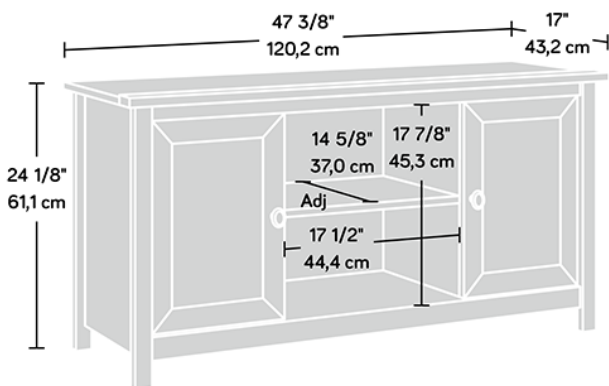

BARRISTER HOME LOW TV STAND

PRODUCT SHEET

FURNITURE

- Low TV stand in a Salt Oak Finish
- Accommodates up to a 47" TV weighing up to 31.5 kg
- Adjustable centre shelf for flexible storage options.
- Adjustable shelves behind each door
- Enclosed back with 'pass-through' opening for discreet cable management.

Behind Doors
 11 7/8" (30,3 cm) W
 14 5/8" (37,0 cm) D
 17 7/8" (45,3 cm) H

Width	120.2 cm
Depth	43.2 cm
Height	61.1 cm
Carton Height	136.8 cm
Carton Width	43.5 cm
Carton Depth	14.4 cm
Box Volume	0.084 cbm
Weight (gross)	31 kg

N.B: All measurements are approximate