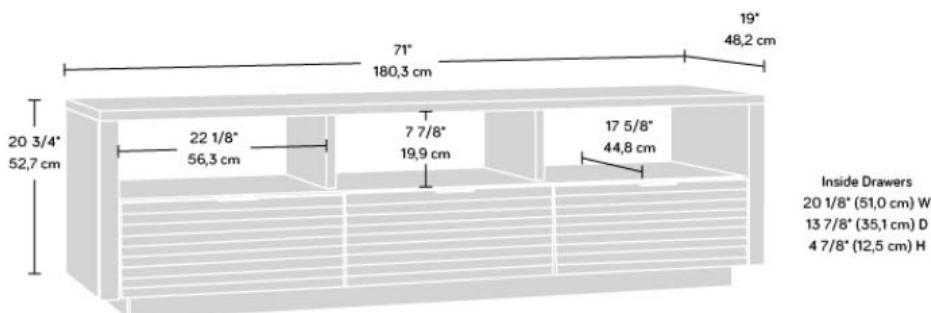

HAMPSTEAD PARK TV STAND/CREDENZA

PRODUCT SHEET FURNITURE

- Mid Century style TV Stand/Credenza in Grand Walnut finish
- Accommodates a 70" TV / media display device weighing up to 43 kg
- Three smooth-glide drawers with metal runners and safety stops
- Drawers feature unique slatted fronts and metal handles
- Three large cubbies/open shelves for versatile storage options

Width	180.3 cm
Depth	48.2 cm
Height	52.7 cm
Carton Height – carton 1 - carton 2	9.4 cm 10 cm
Carton Width – carton 1 - carton 2	193 cm 200 cm
Carton Depth – carton 1 - carton 2	48.9 cm 52.2 cm
Box Volume	0.193 cbm
Weight (gross)	72 kg

N.B: All measurements are approximate