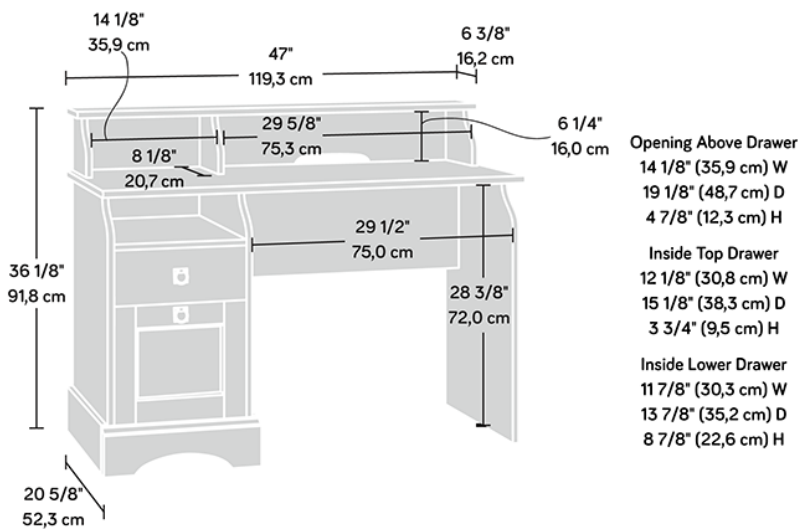

Width	119.3 cm
Depth	52.3 cm
Height	91.8 cm
Carton Height	13.6 cm
Carton Width	53.8 cm
Carton Depth	133.7 cm
Box Volume	0.978 cbm
Weight (gross)	41.5 kg

N.B: All measurements are approximate