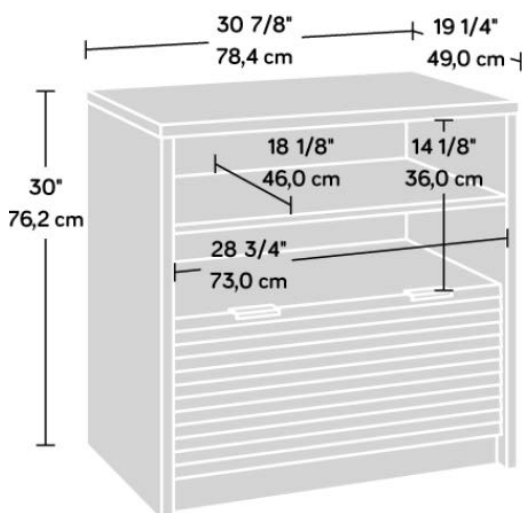

## HAMPSTEAD PARK LATERAL FILER

### FURNITURE

- Mid Century style lateral filer in Grand Walnut finish
  - Fully extending filing drawer for letter or European size hanging files
    - Adjustable shelf for flexible storage options
  - Quick and easy assembly with patented T-lock drawer system
- 360 degree all round finish (can be freestanding)

Width	78.4 cm
Depth	49 cm
Height	76.2 cm
Carton Height	92.2 cm
Carton Width	53.2 cm
Carton Depth	23.7 cm
Box Volume	0.116 cbm
Weight (gross)	41 kg

Inside Drawer  
 26 5/8" (67,5 cm) W  
 16 1/2" (42,0 cm) D  
 9 1/4" (23,5 cm) H

N.B: All measurements are approximate